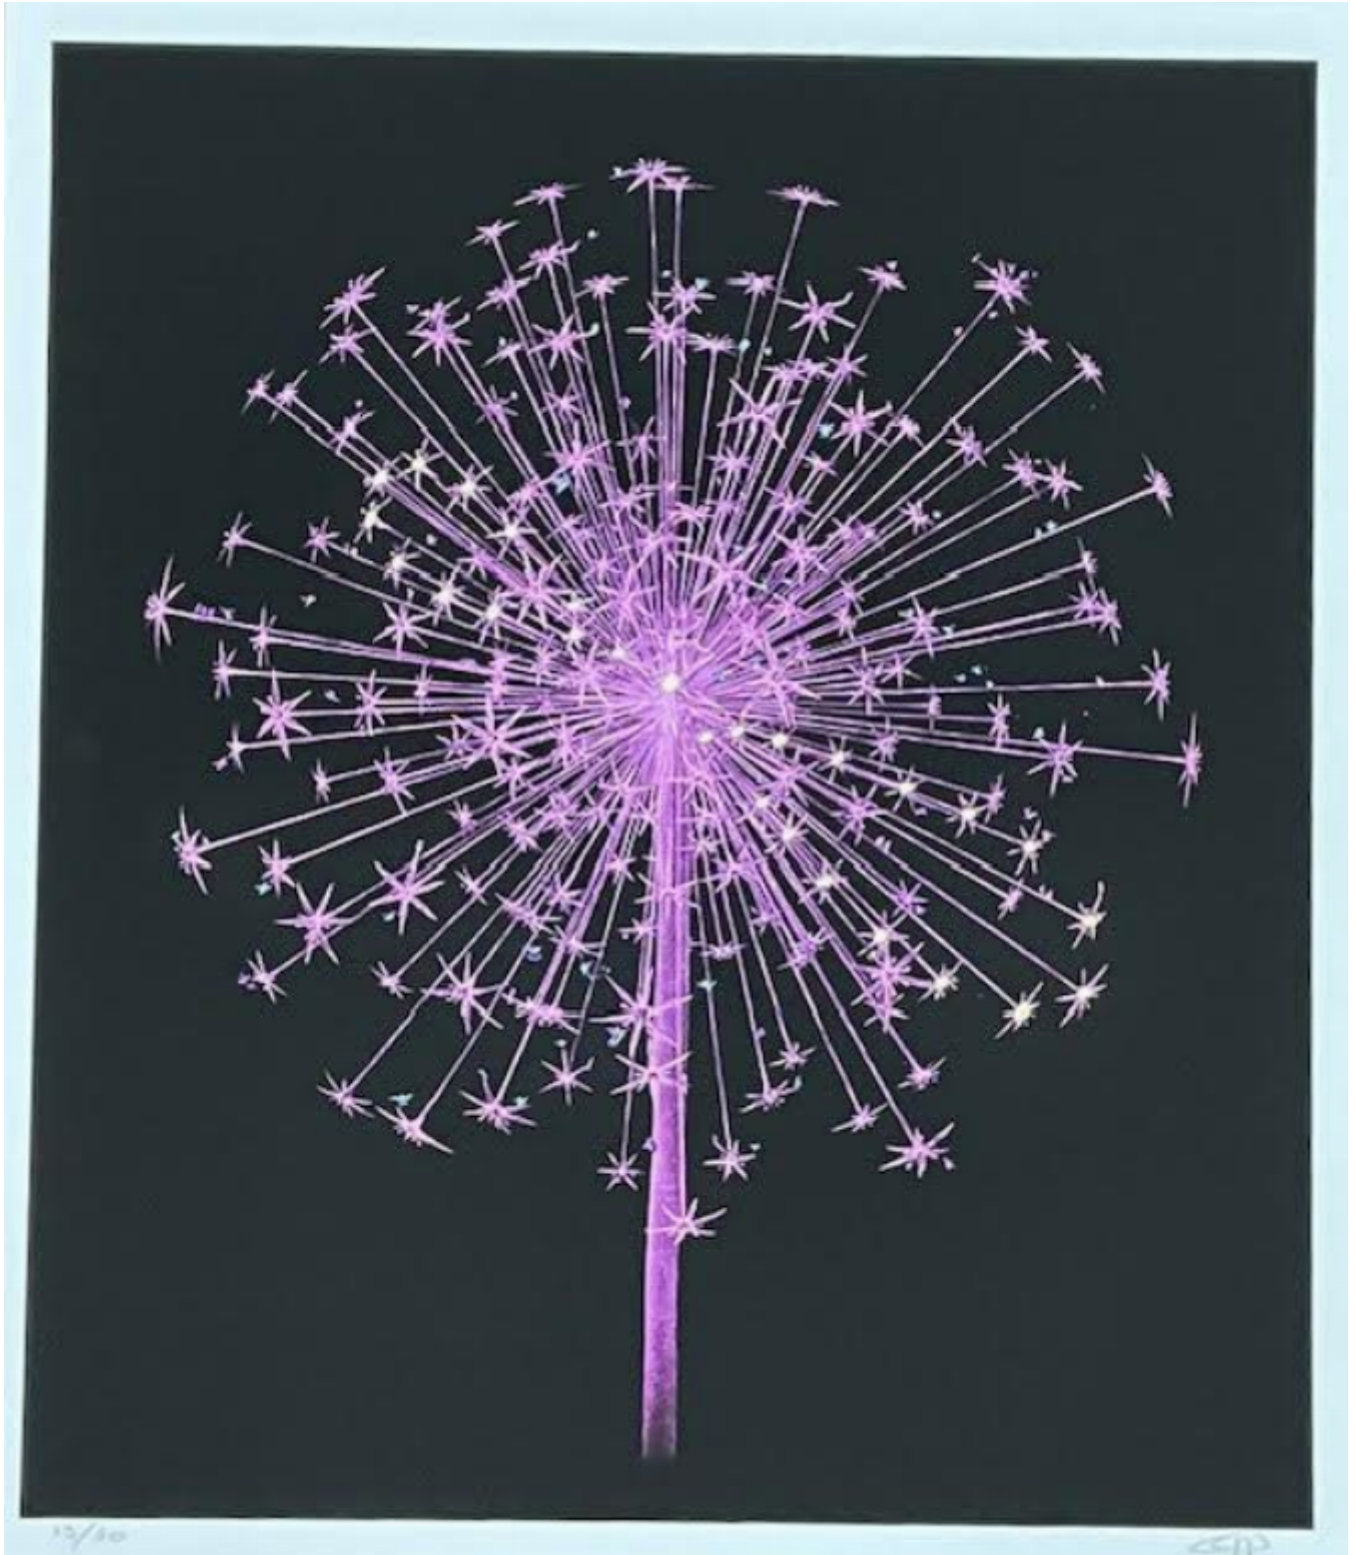

Fleur De Vie - Night Garden - Framed
CJP

£395

REF: 3181

Height: 62 cm (24.4")

Width: 54.5 cm (21.5")

Description

Conservation Framed with AR70 Glass.

Special Edition Giclee on 100% cotton archival 300gsm paper, each hand finished with 24k gold leaf (highlighting the analema figure of eight pattern made by the sun through the seasons) and coloured micro-glitter on many of the 100 tiny hummingbirds within the flower fronds.

ED. /30

Signed by the Artist