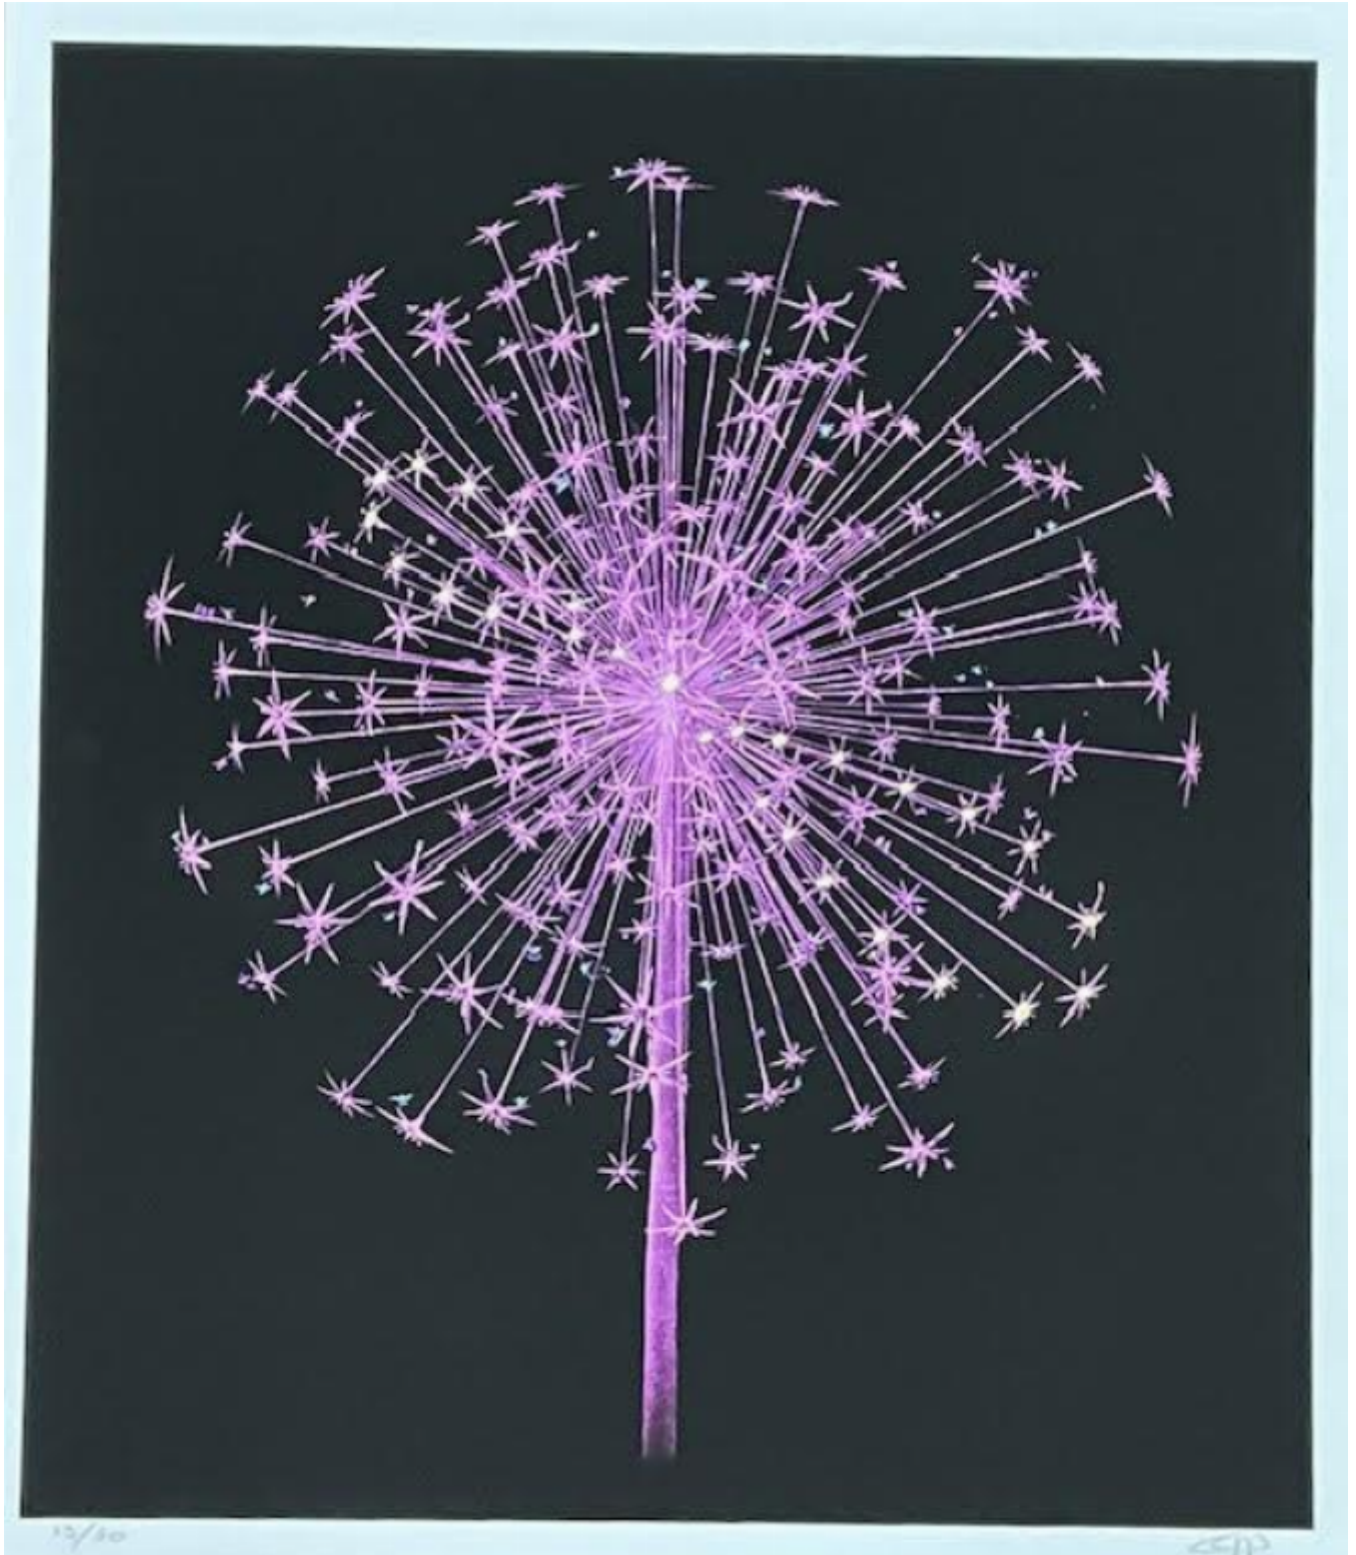

Fleur De Vie - Night Garden - Framed  
CJP

£395

REF: 3557

Height: 62 cm (24.4")

Width: 54.5 cm (21.5")

## Description

Conservation Framed with AR70 Glass.

Special Edition Giclee on 100% cotton archival 300gsm paper, each hand finished with 24k gold leaf (highlighting the analema figure of eight pattern made by the sun through the seasons) and coloured micro-glitter on many of the 100 tiny hummingbirds within the flower fronds.