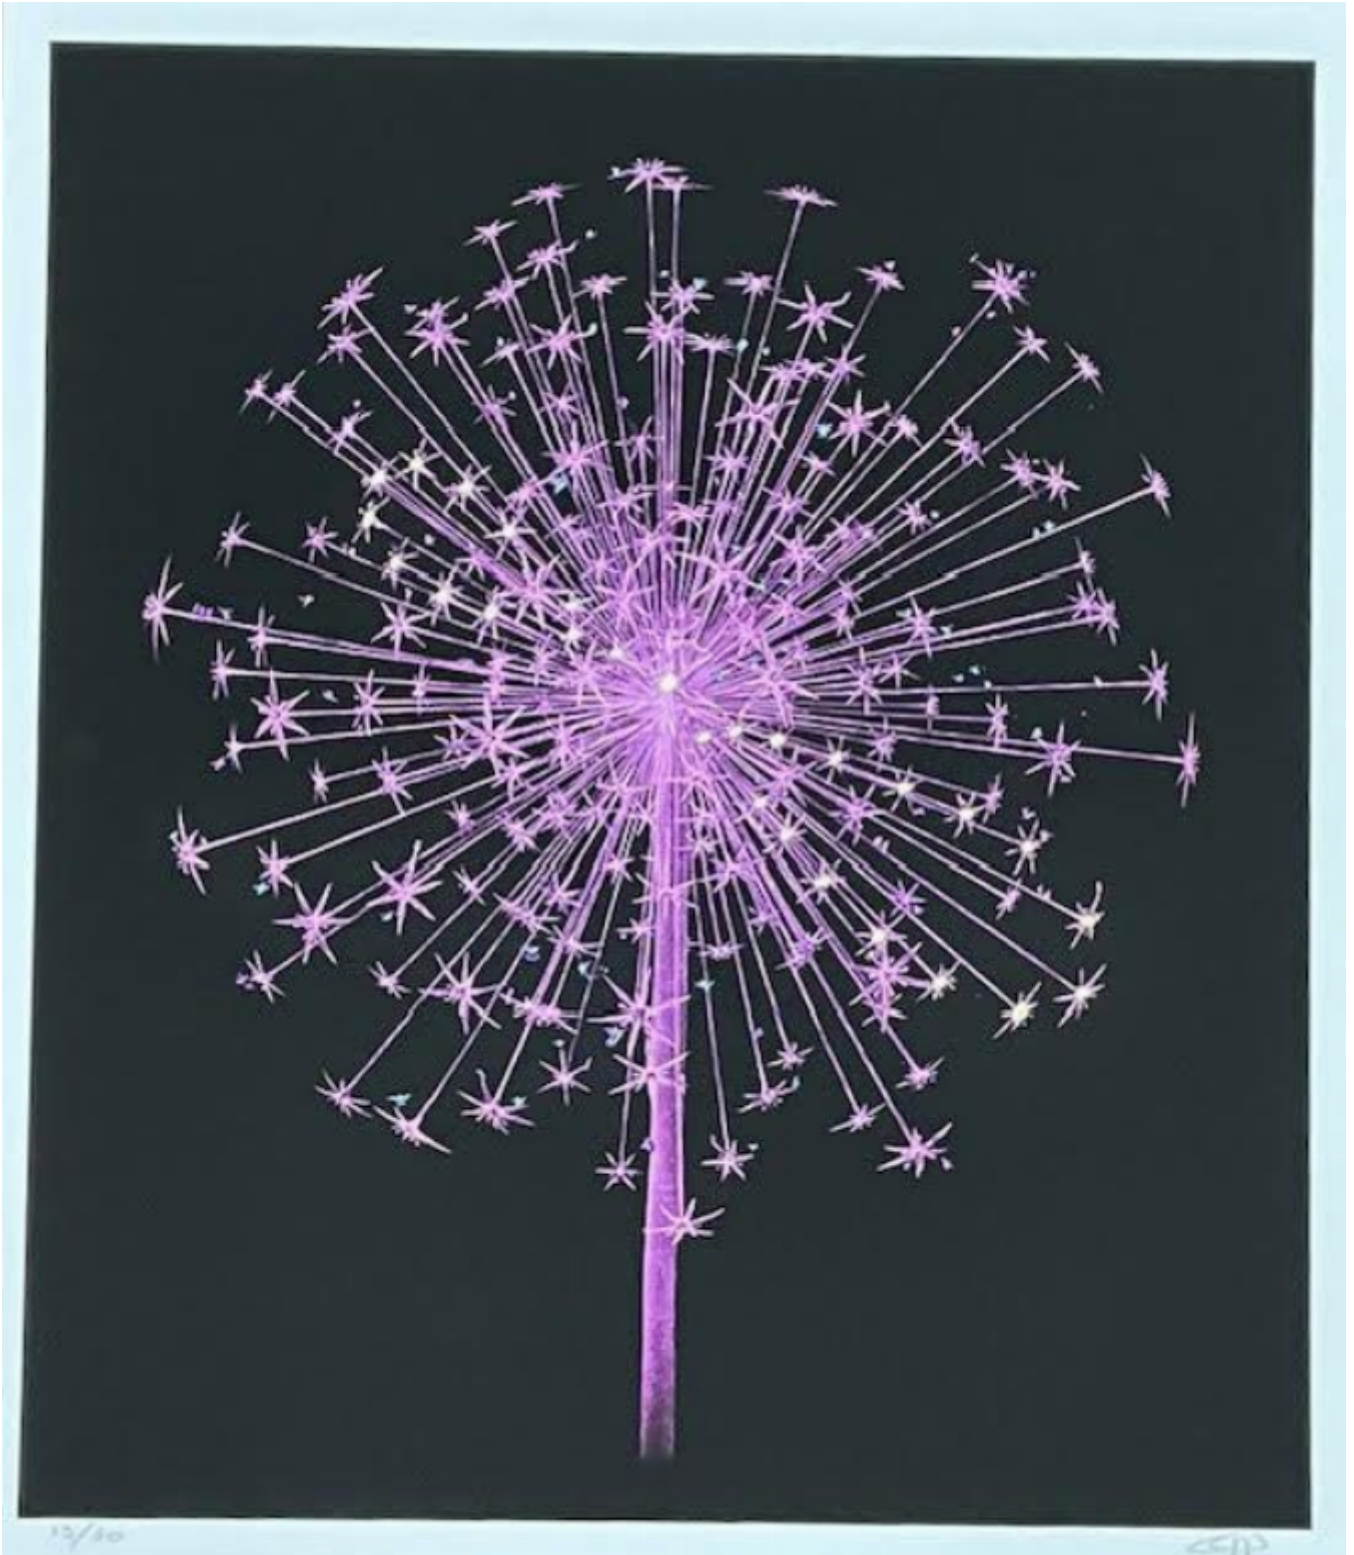

Fleur De Vie - Night Garden - Framed  
CJP

£395

REF: 3557

Height: 62 cm (24.4")

Width: 54.5 cm (21.5")

## Description

Conservation Framed with AR70 Glass.

Special Edition Giclee on 100% cotton archival 300gsm paper, each hand finished with 24k gold leaf (highlighting the analema figure of eight pattern made by the sun through the seasons) and coloured micro-glitter on many of the 100 tiny hummingbirds within the flower fronds.