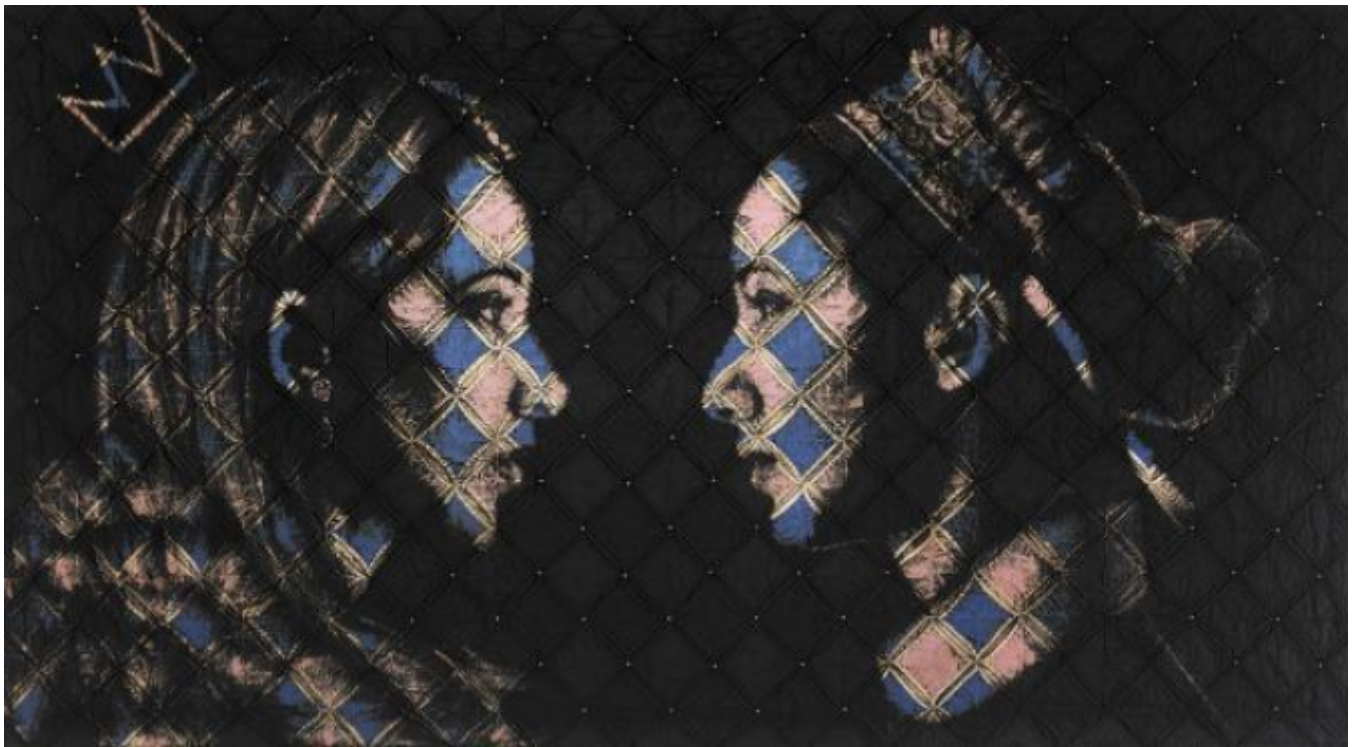

FRAMING SALE (WAS £575) -Sisters - Framed

Pam Glew

£425

REF: 1299

Height: 67 cm (26.4")

Width: 109 cm (42.9")

Description

Conservation framed.

Hand-finished Giclee print with gold leaf on 330gsm Somerset Velvet Paper with Hand deckled and inked edge.

ED. /12

Signed by the Artist.

'Own Art' Option Available - Contact the gallery for further information.