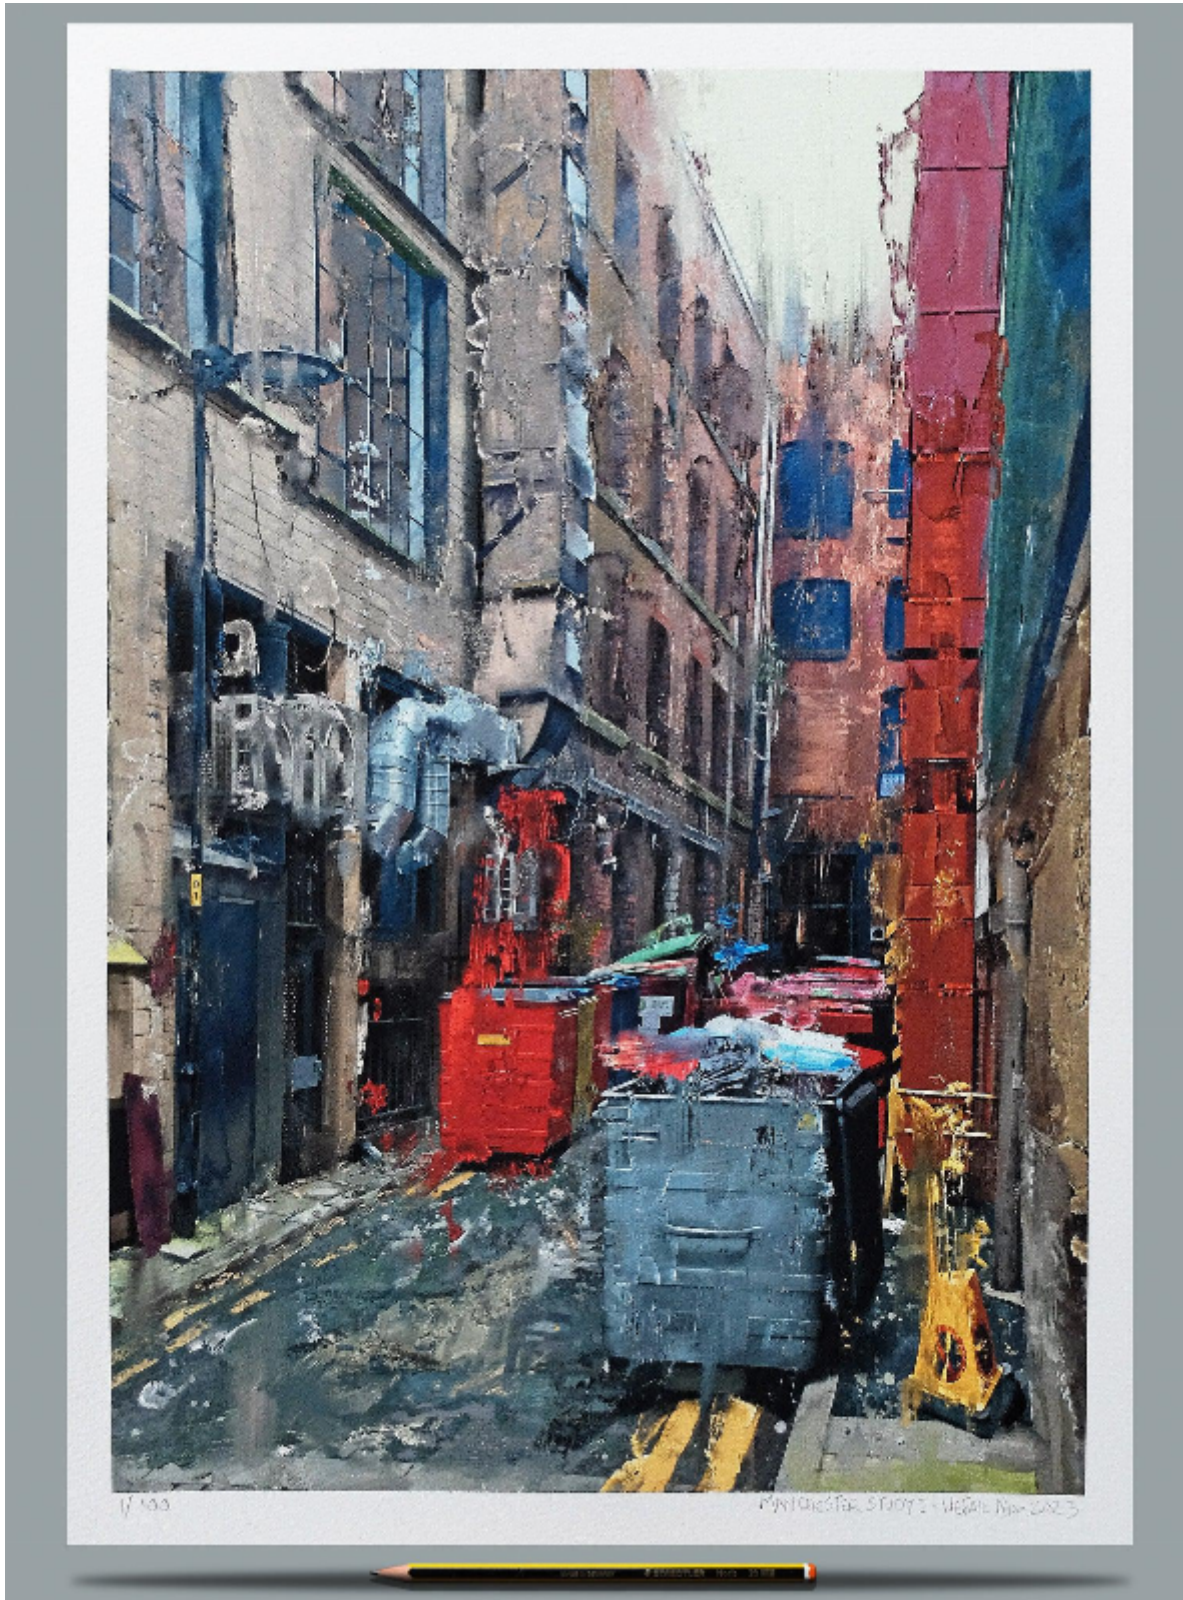

Manchester Study I - Framed

Wefail

£195

REF: 2867

Height: 59.4 cm (23.4")

Width: 42 cm (16.5")

Description

Framed in Black.

Study of County St, Manchester.

A2 giclée print with Claria dye based ink on textured 210gsm Hahnemühle Albrecht Durer paper.

Signed by the Artist.