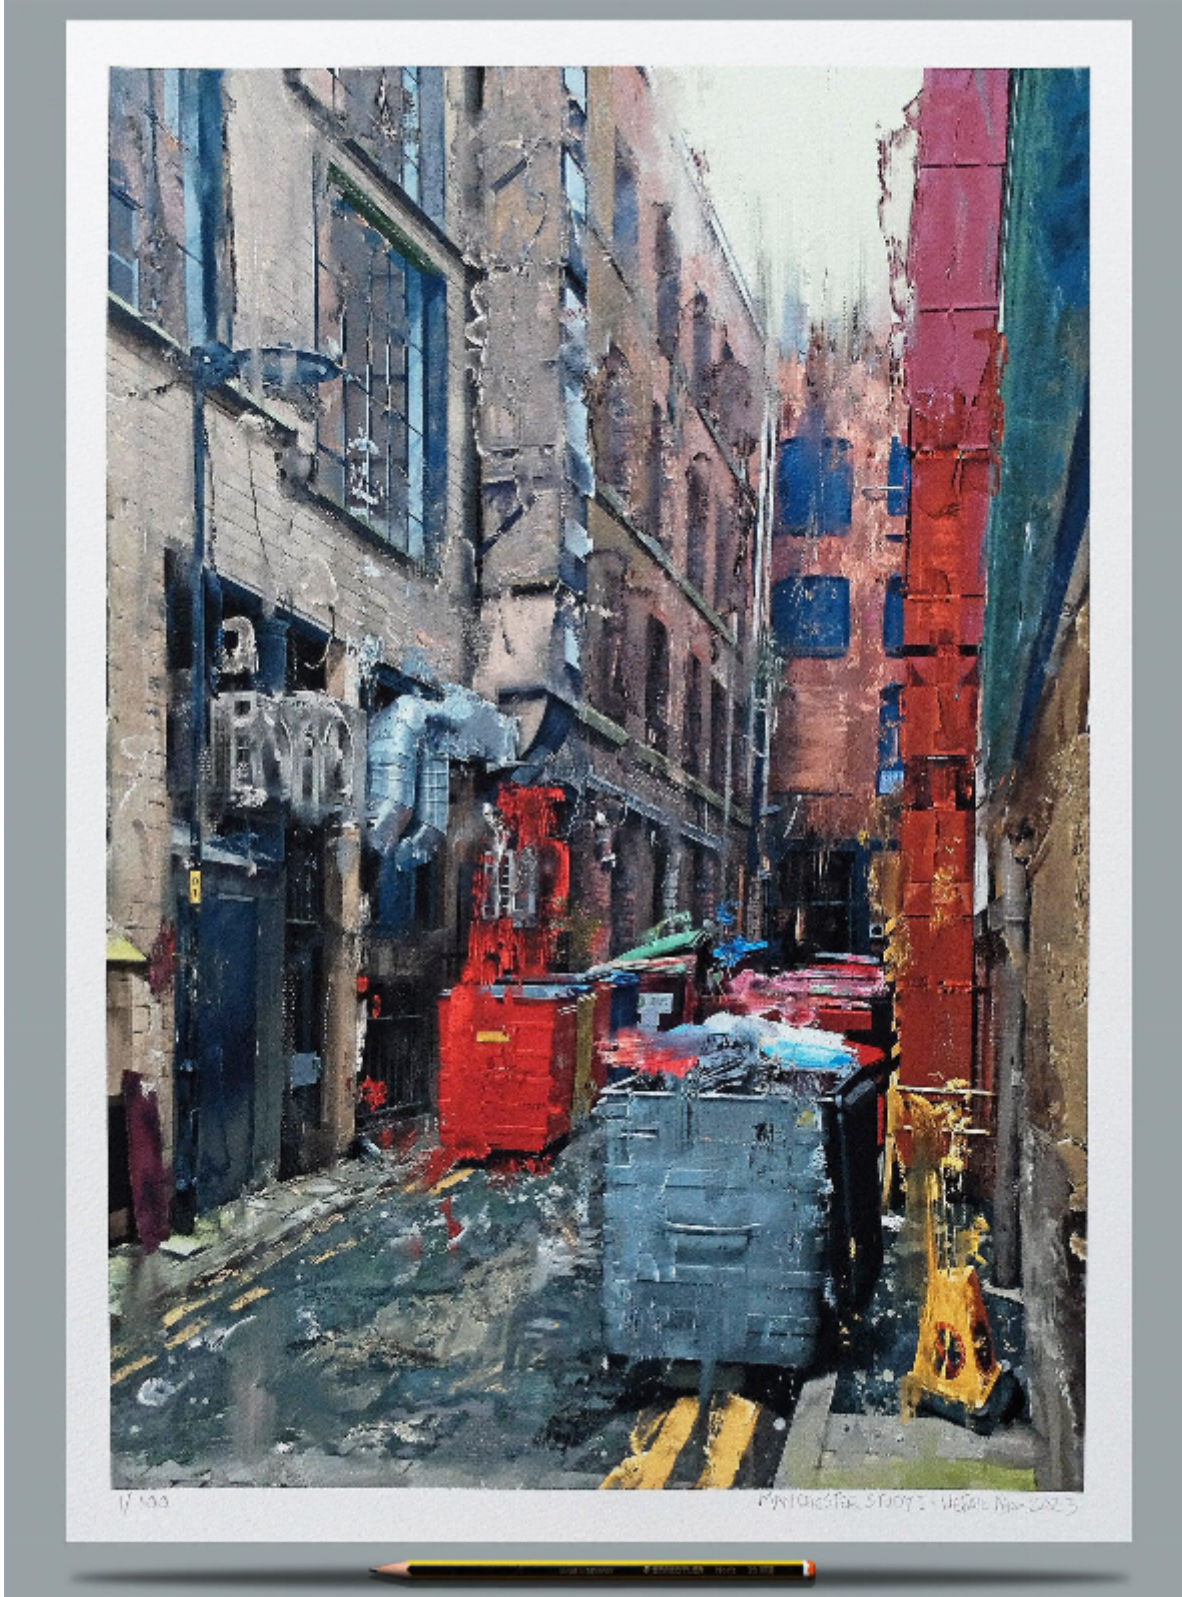

Manchester Study I - Framed

Wefail

£195

REF: 2867

Height: 59.4 cm (23.4")

Width: 42 cm (16.5")

Description

Framed in Black.

Study of County St, Manchester.

A2 giclée print with Claria dye based ink on textured 210gsm Hahnemühle Albrecht Durer paper.

Signed by the Artist.