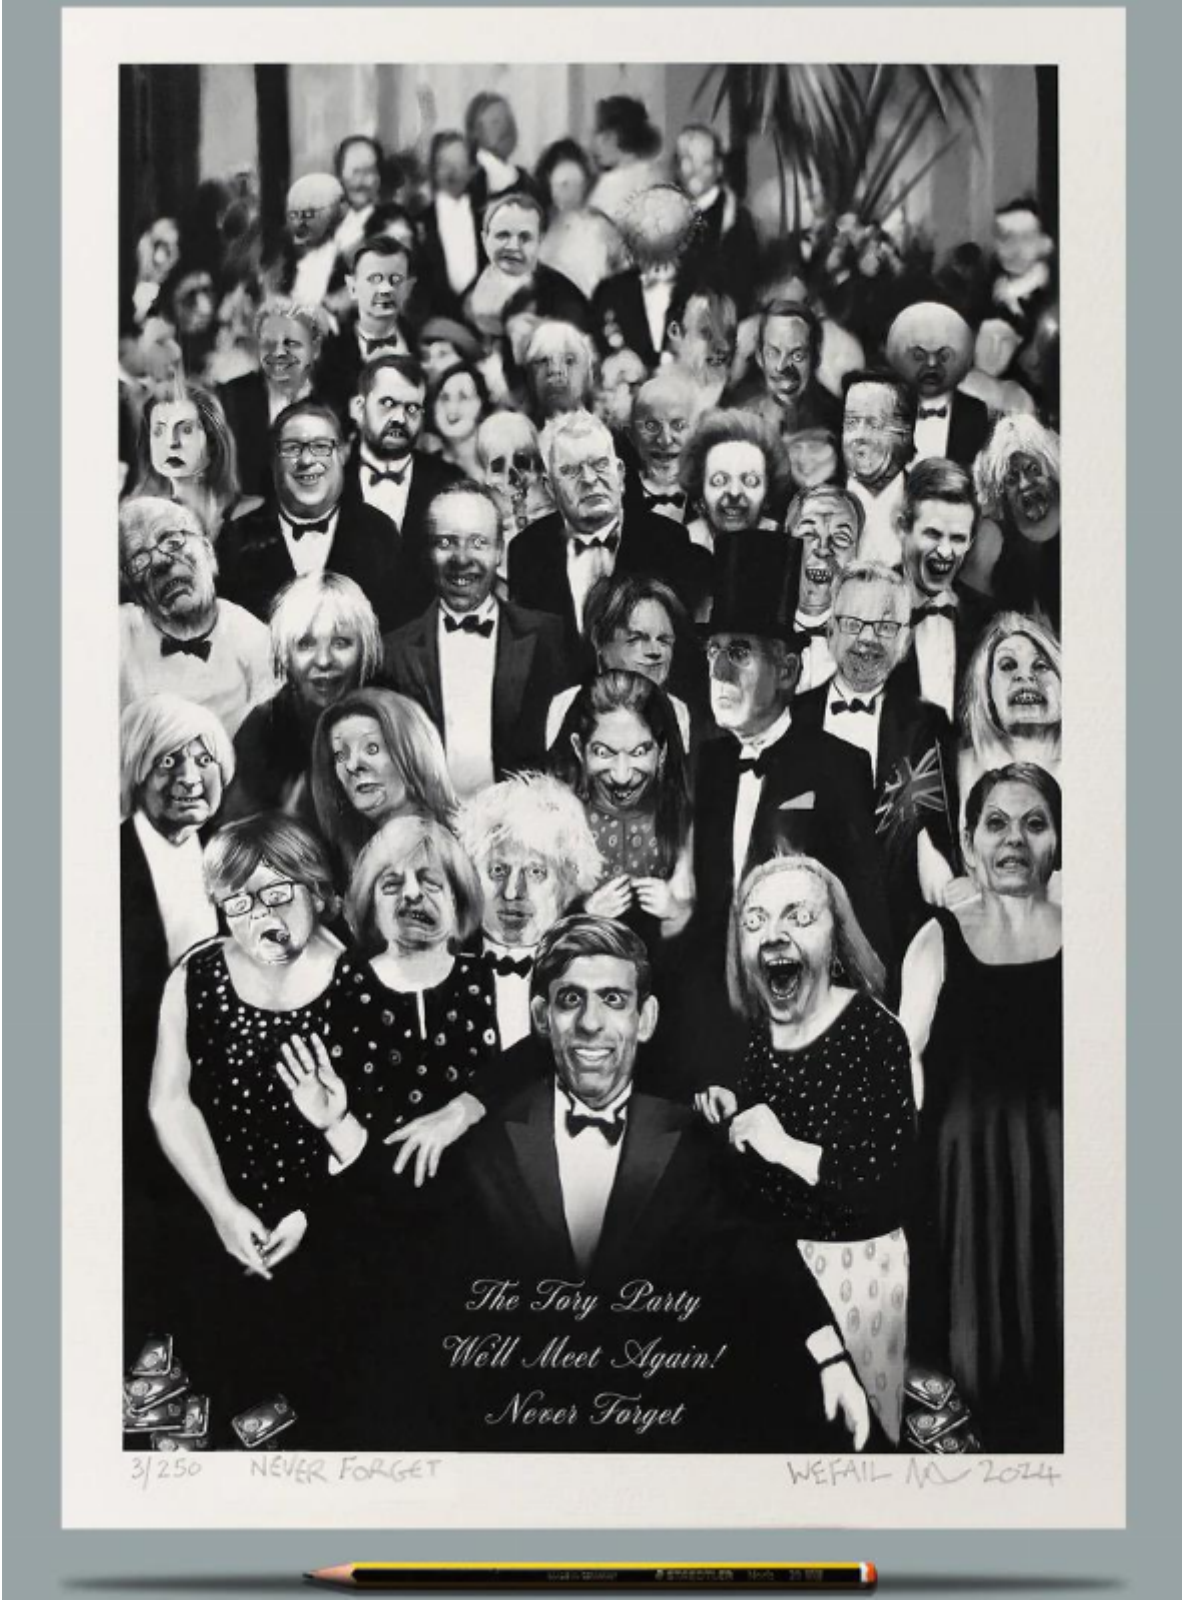

Never Forget - Framed

Wefail

£95

REF: 3059

Height: 44 cm (17.3")

Width: 32 cm (12.6")

Description

Conservation Framed with AR70 Glass.

'Midnight brought us sweet romance. I know all my whole life through I'll be remembering you, whatever else I do.'

Never Forget

A3 giclée print with dye based inks on textured 210gsm Hahnemühle Albrecht Durer paper.