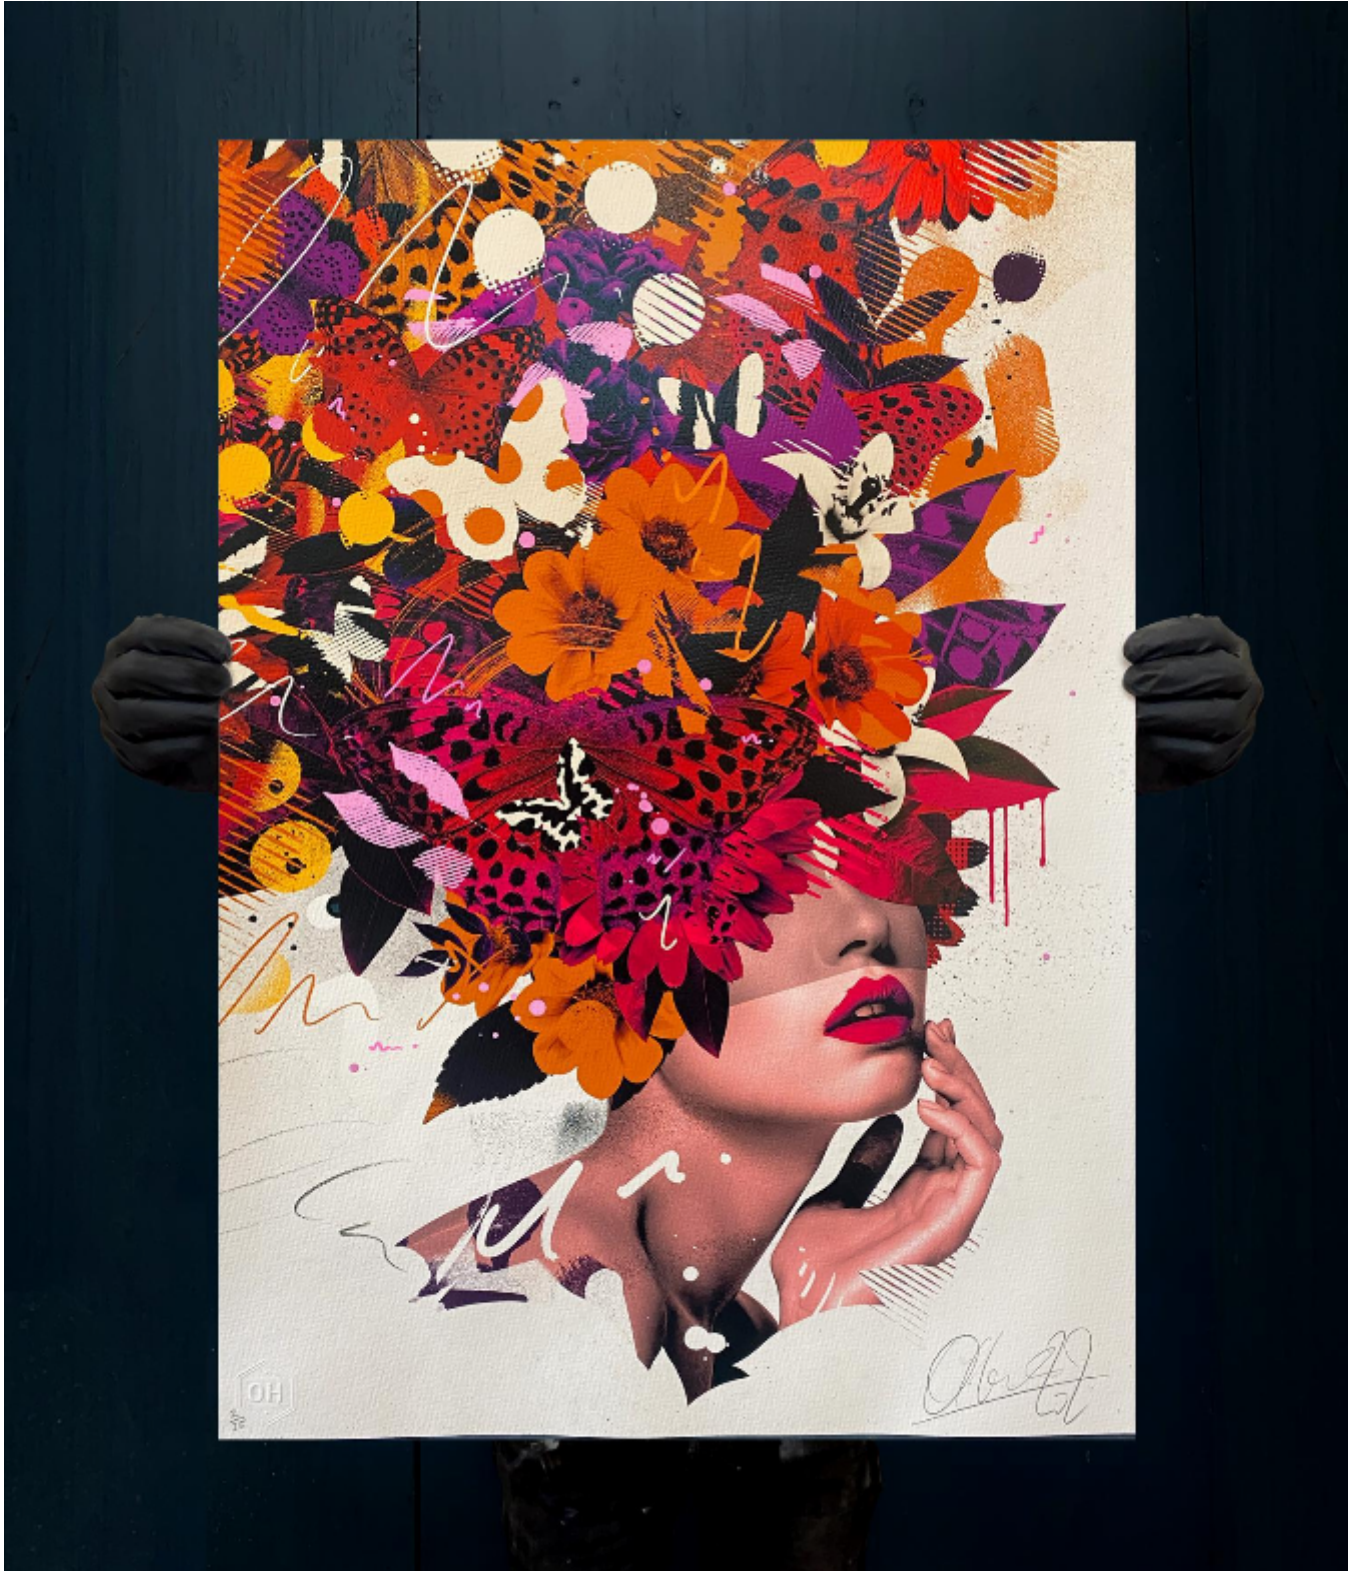

The Beholder

Olly Howe

£225

REF: 1742

Height: 72 cm (28.3")

Width: 50 cm (19.7")

## Description

Archival pigment inks on 320g acid free fine art paper. Hand finished with spray paint, acrylic & varnish.

ED. /25

Signed by the Artist.