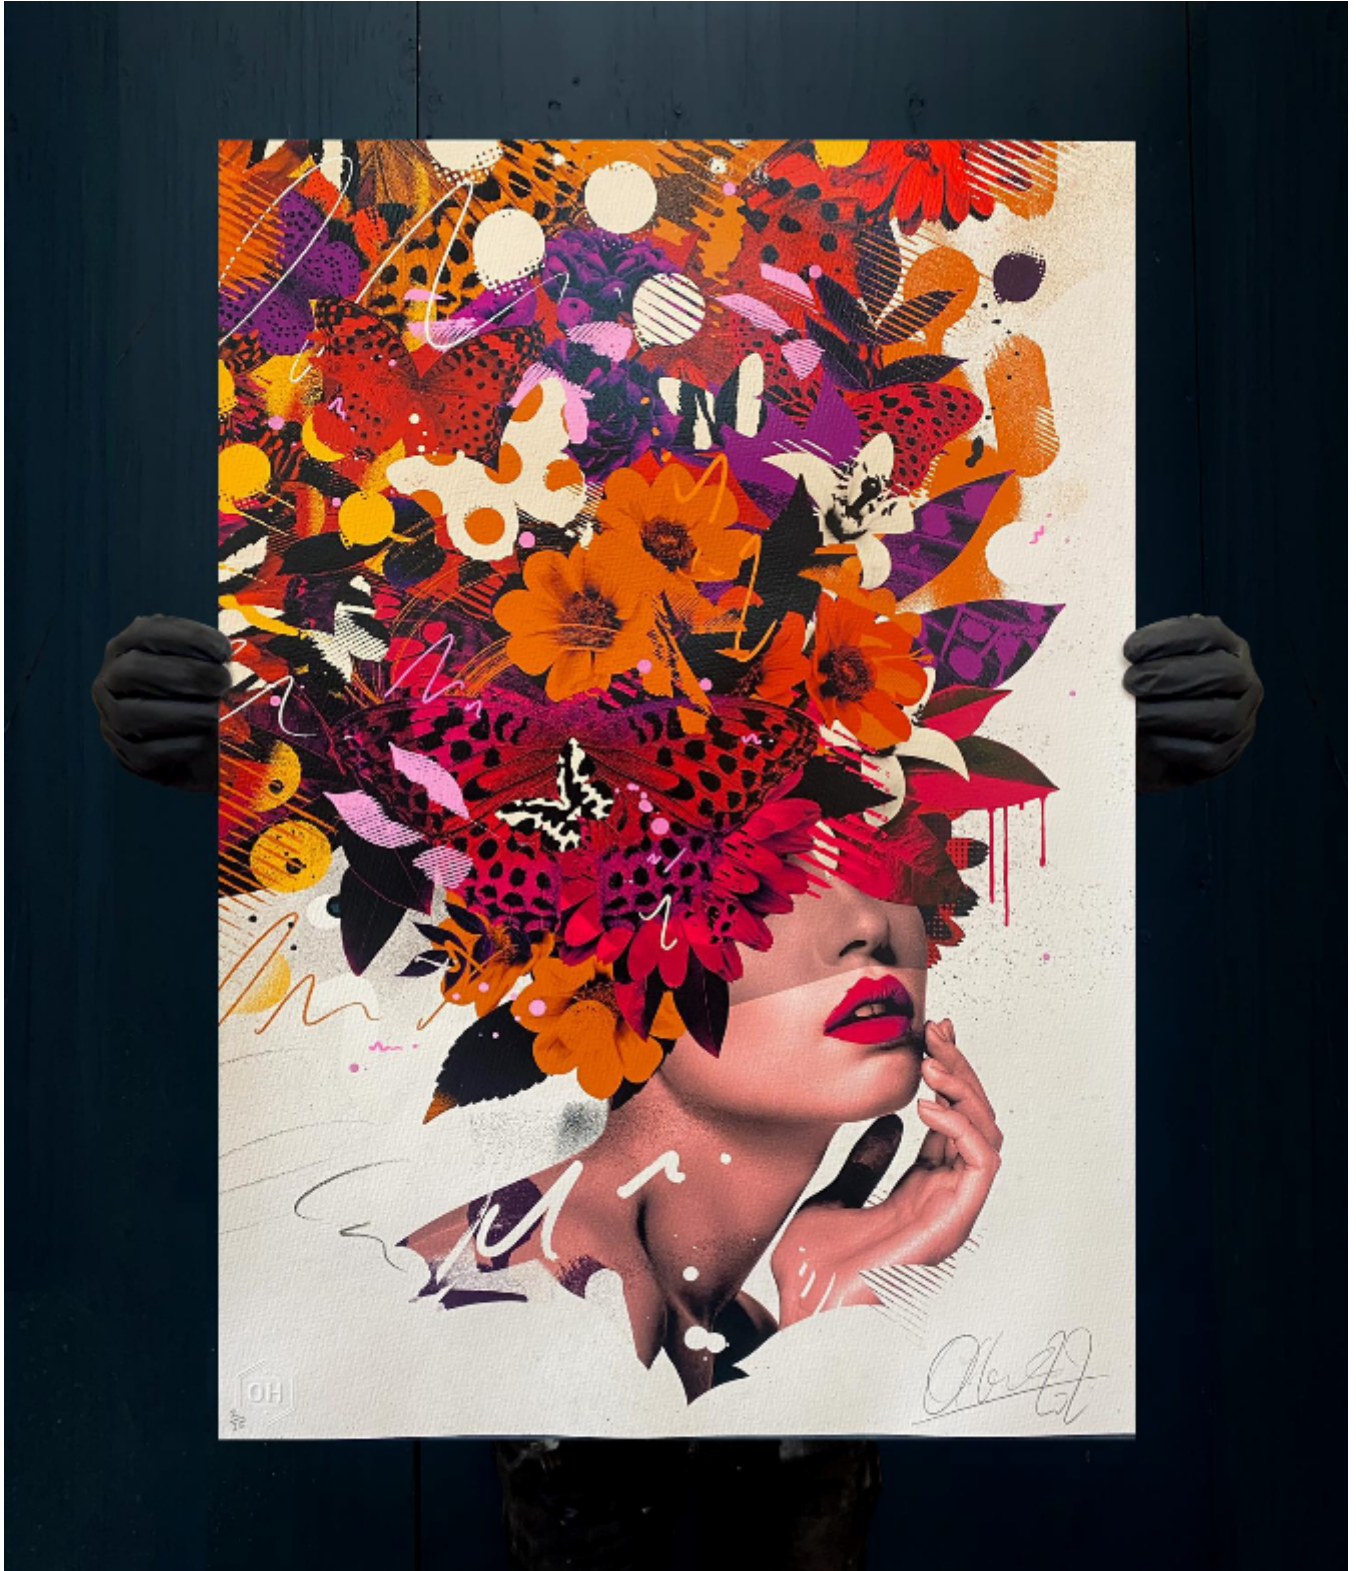

The Beholder
Olly Howe

£225

REF: 1736

Height: 72 cm (28.3")

Width: 50 cm (19.7")

Description

Archival pigment inks on 320g acid free fine art paper. Hand finished with spray paint, acrylic & varnish.

ED. /25