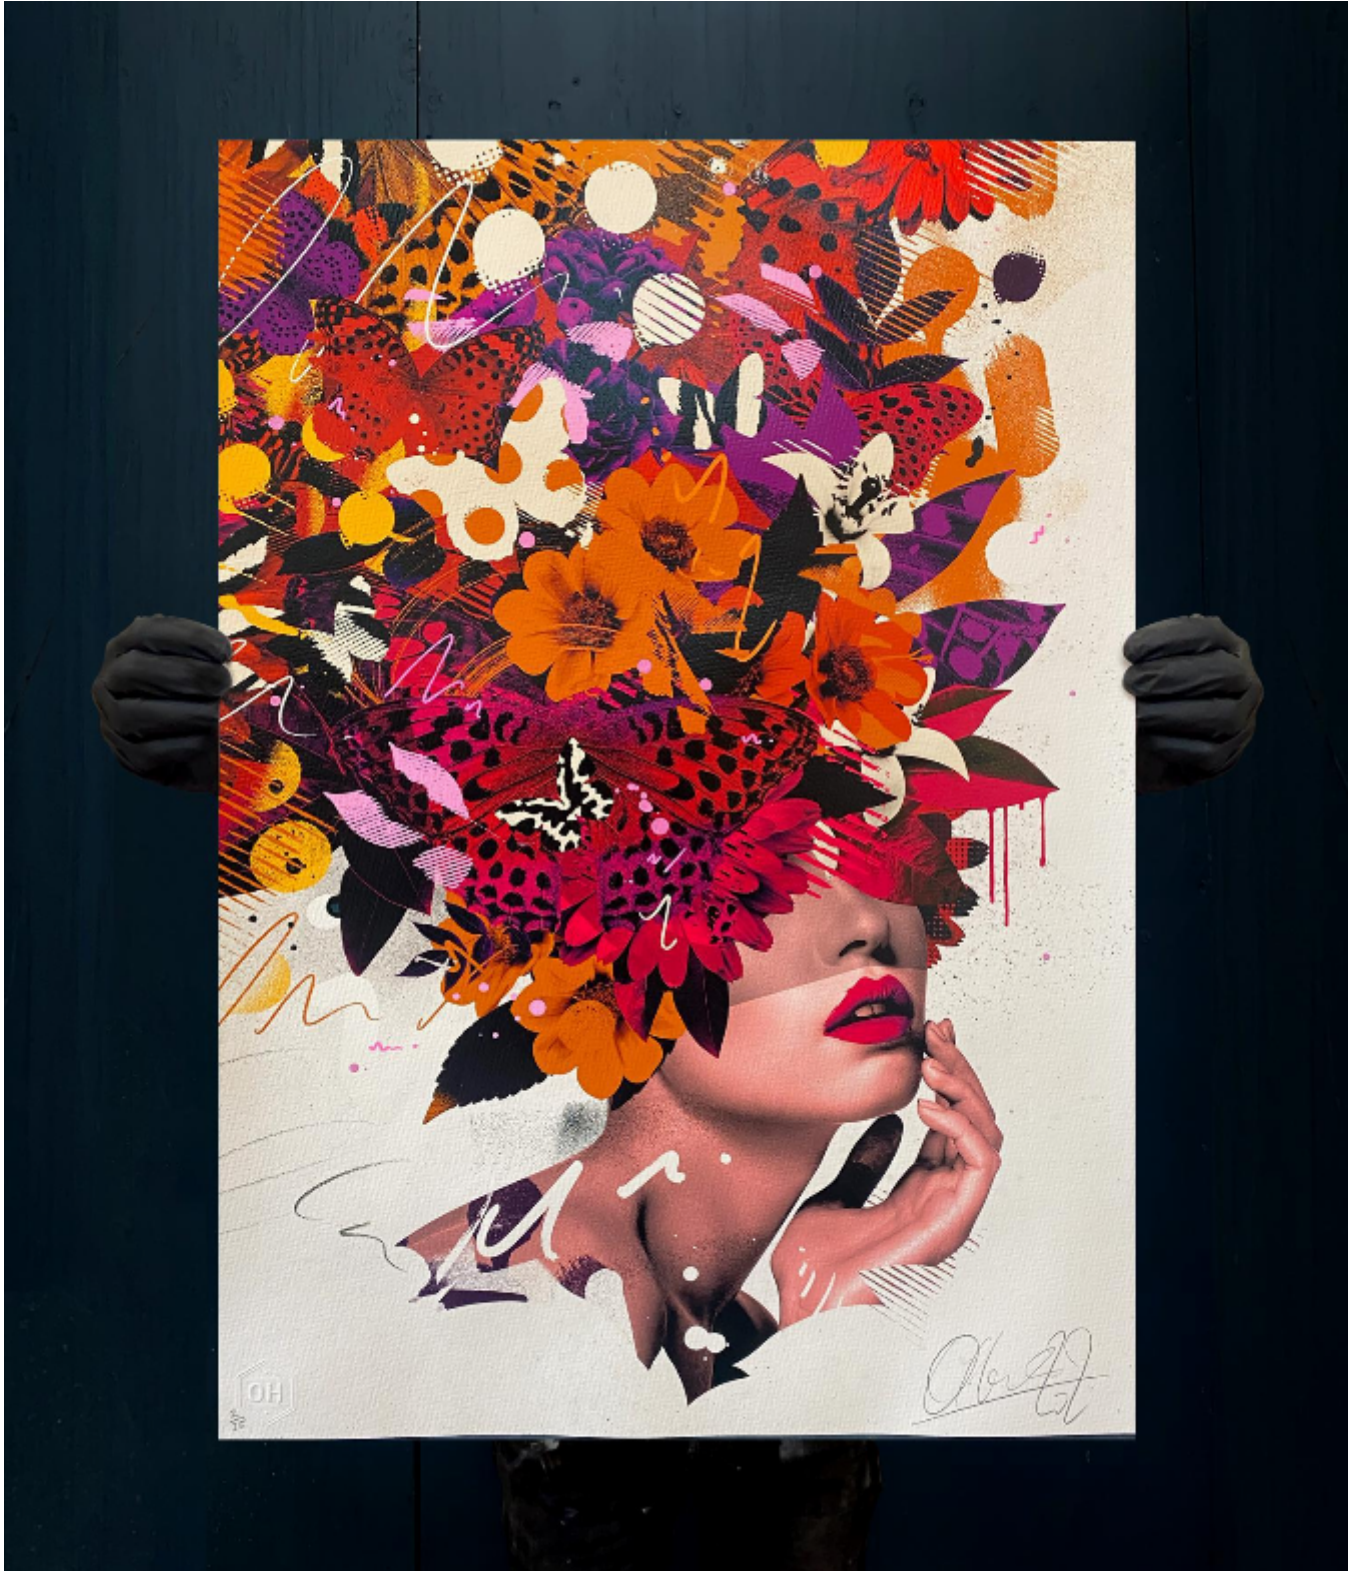

The Beholder - Framed

Olly Howe

£375

REF: 1727

Height: 79 cm (31.1")

Width: 56 cm (22")

## Description

Conservation Framed with AR70 Glass.

Archival pigment inks on 320g acid free fine art paper. Hand finished with spray paint, acrylic & varnish.

ED. /25

Signed by the Artist.