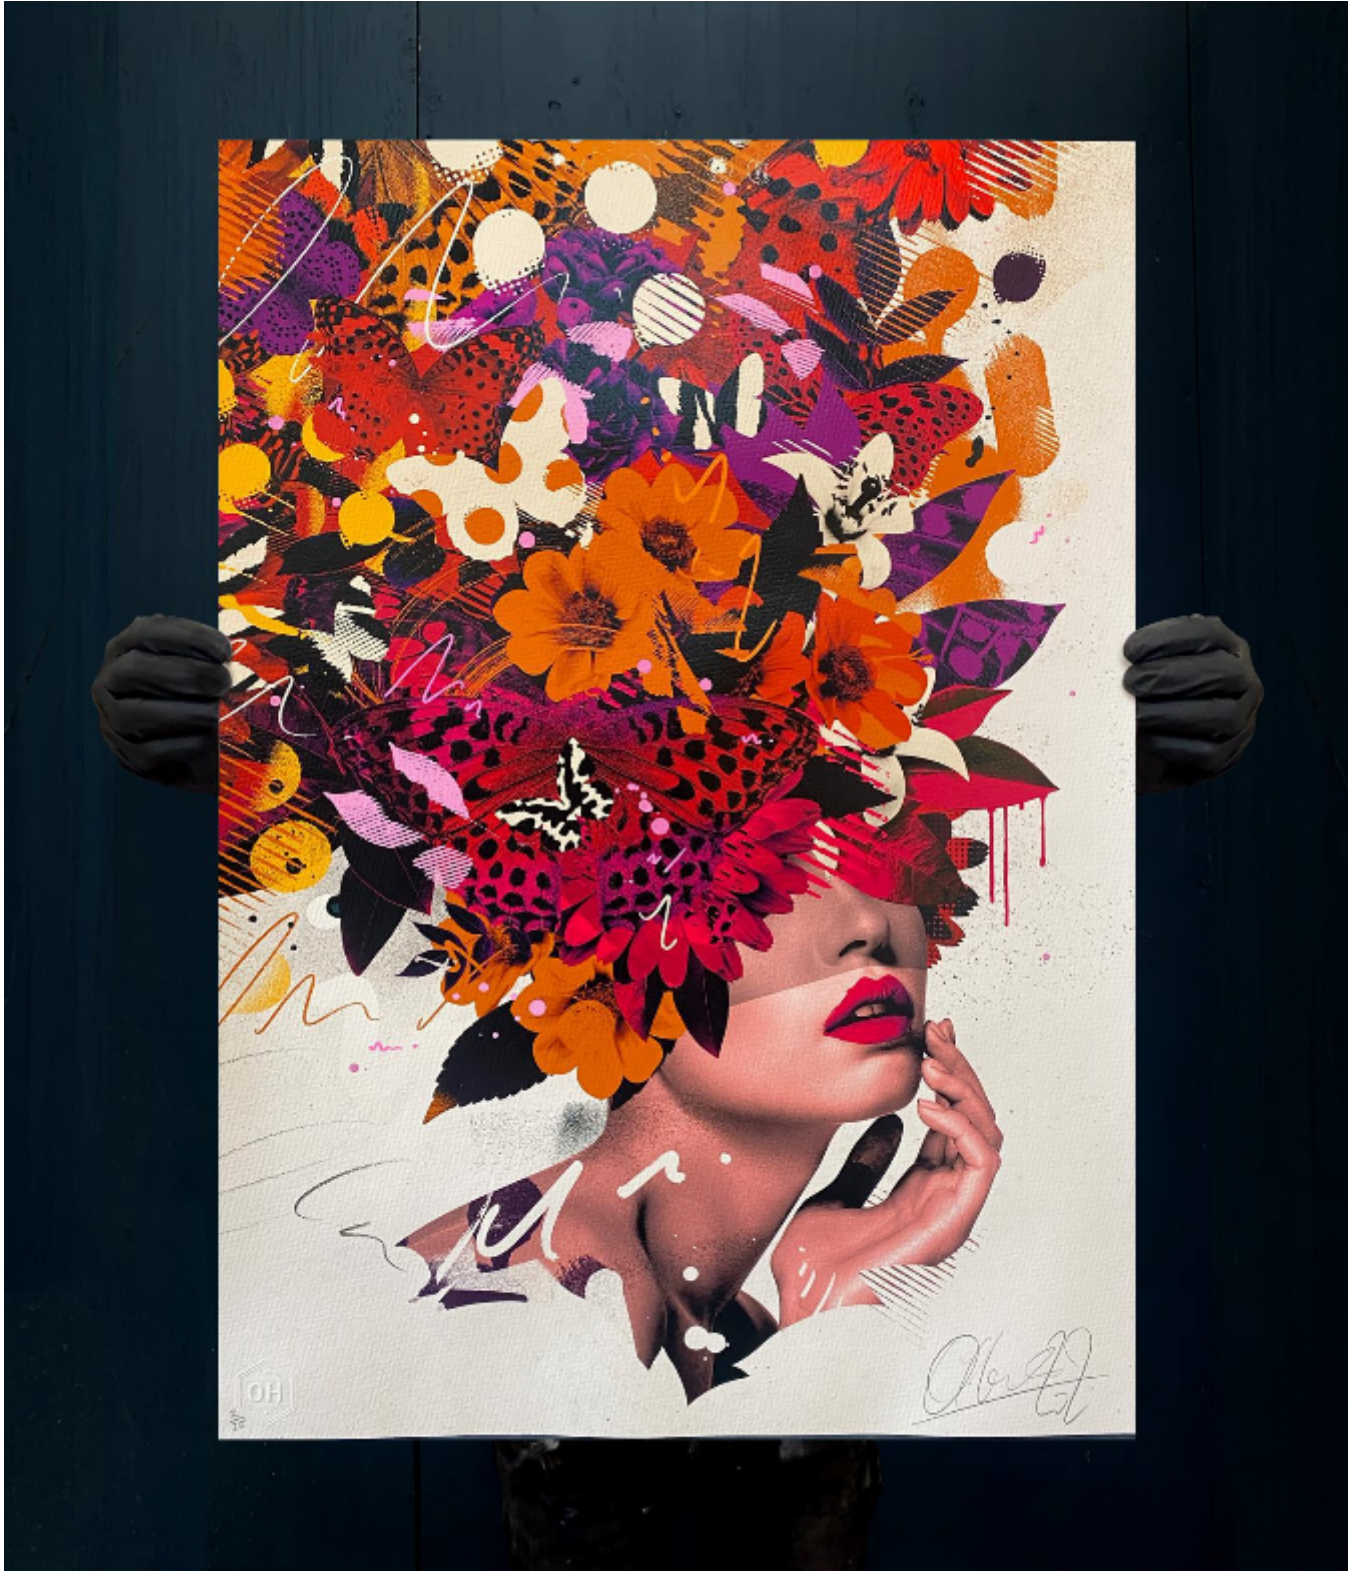

The Beholder - Framed

Olly Howe

£375

REF: 1727

Height: 79 cm (31.1")

Width: 56 cm (22")

Description

Conservation Framed with AR70 Glass.

Archival pigment inks on 320g acid free fine art paper. Hand finished with spray paint, acrylic & varnish.

ED. /25

Signed by the Artist.