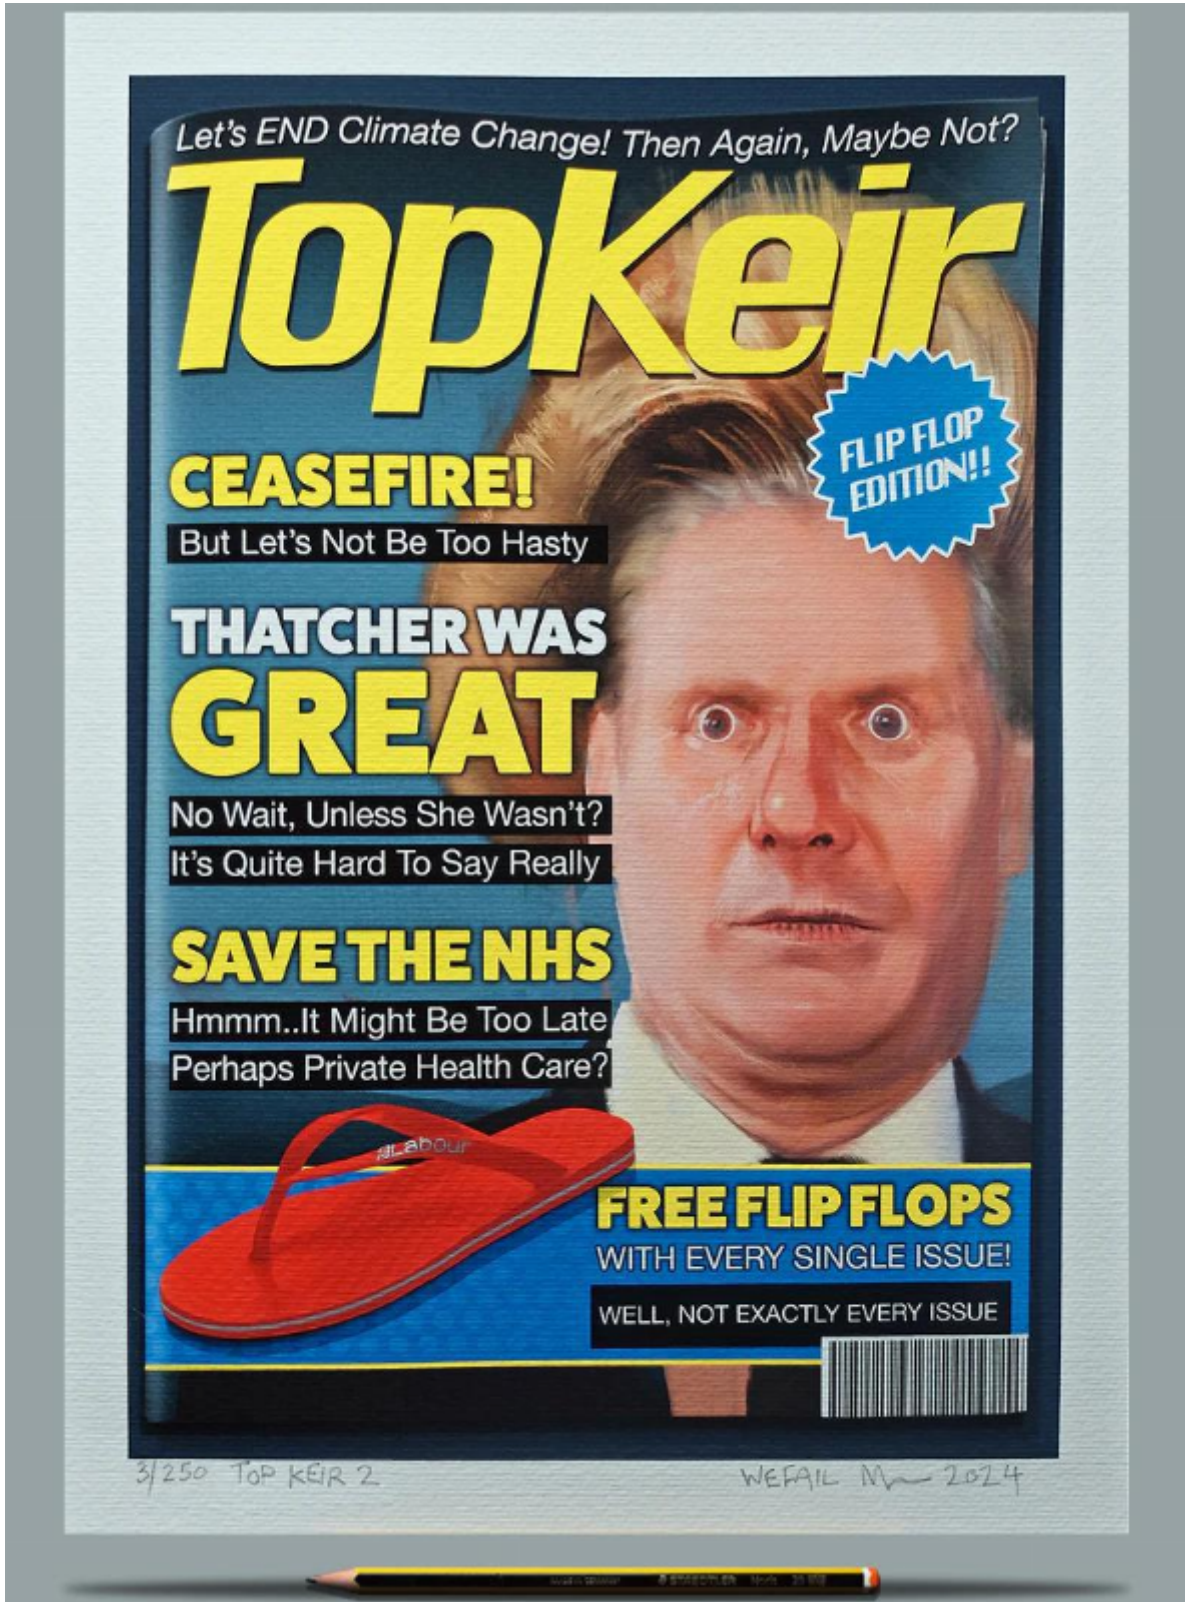

TopKeir 2  
Wefail

£50

REF: 3102

Height: 42 cm (16.5")

Width: 30 cm (11.8")

### Description

A3 giclée print with dye based inks on textured 210gsm Hahnemühle Albrecht Durer paper.

ED. /250

Signed by the Artist.