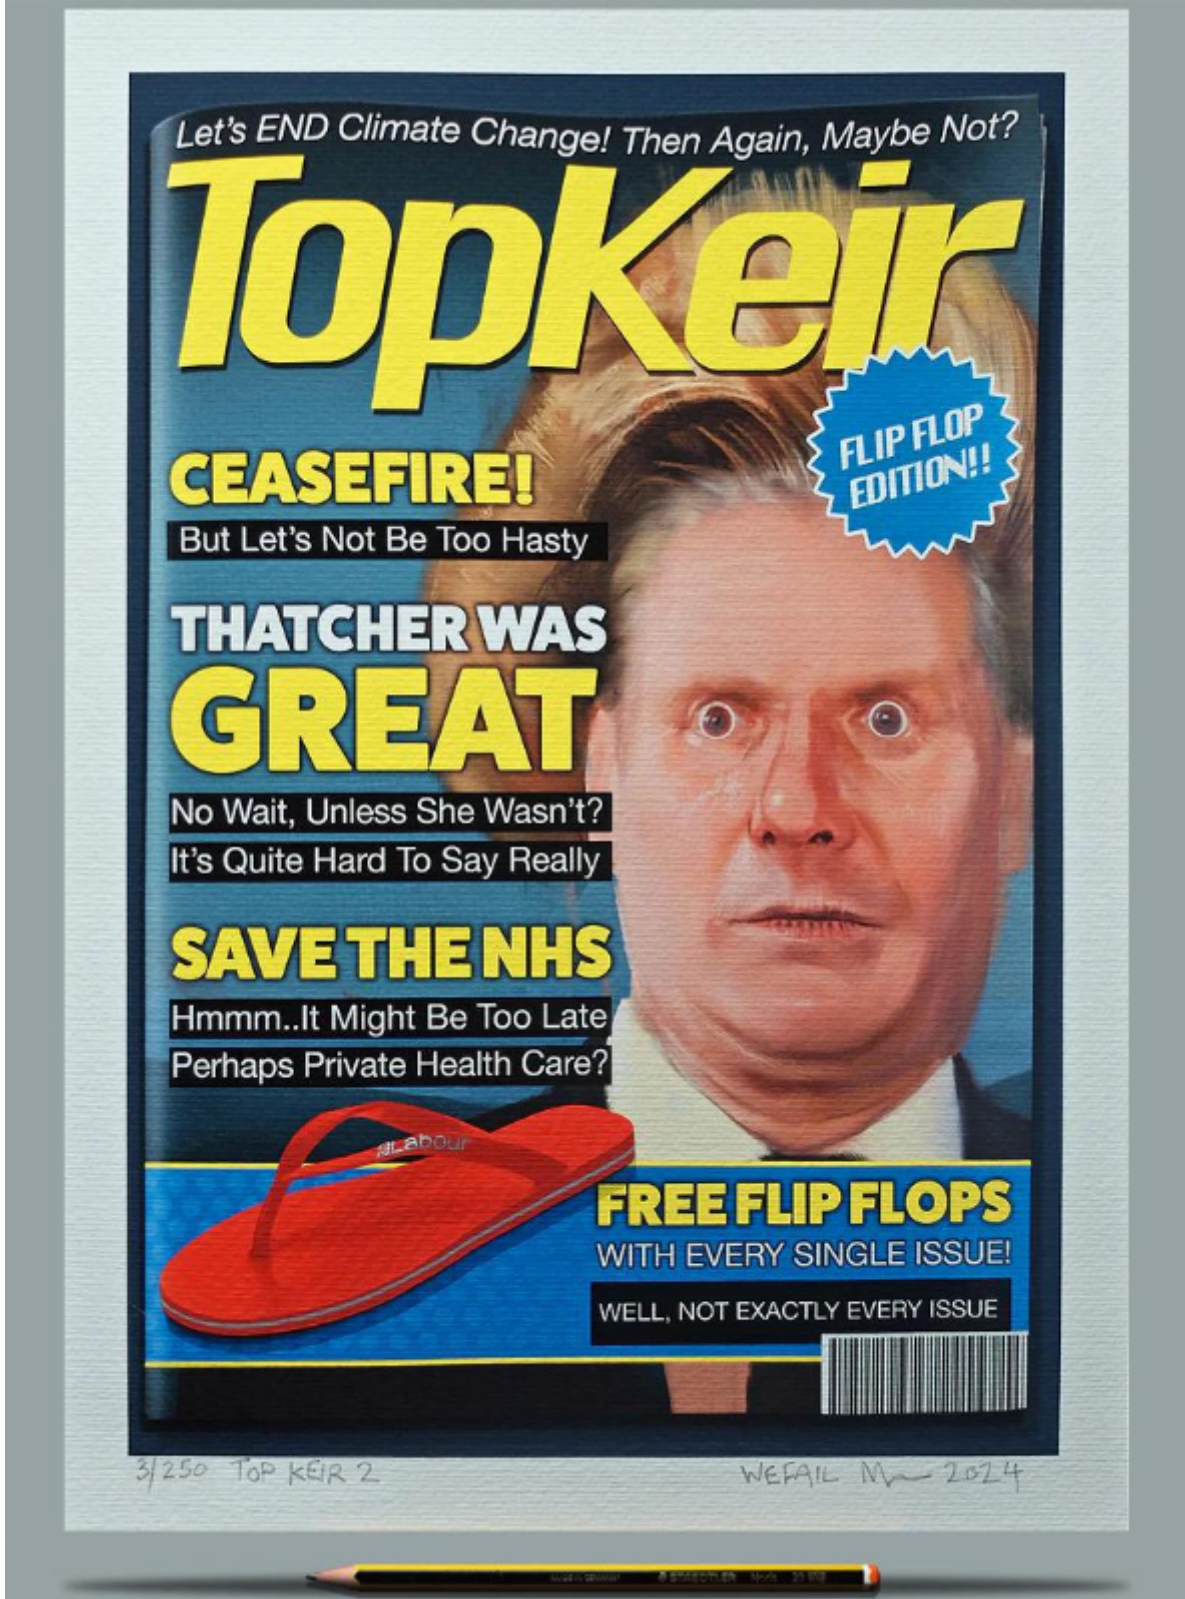

TopKeir 2  
Wefail

£50

REF: 3102

Height: 42 cm (16.5")

Width: 30 cm (11.8")

### Description

A3 giclée print with dye based inks on textured 210gsm Hahnemühle Albrecht Durer paper.

ED. /250

Signed by the Artist.