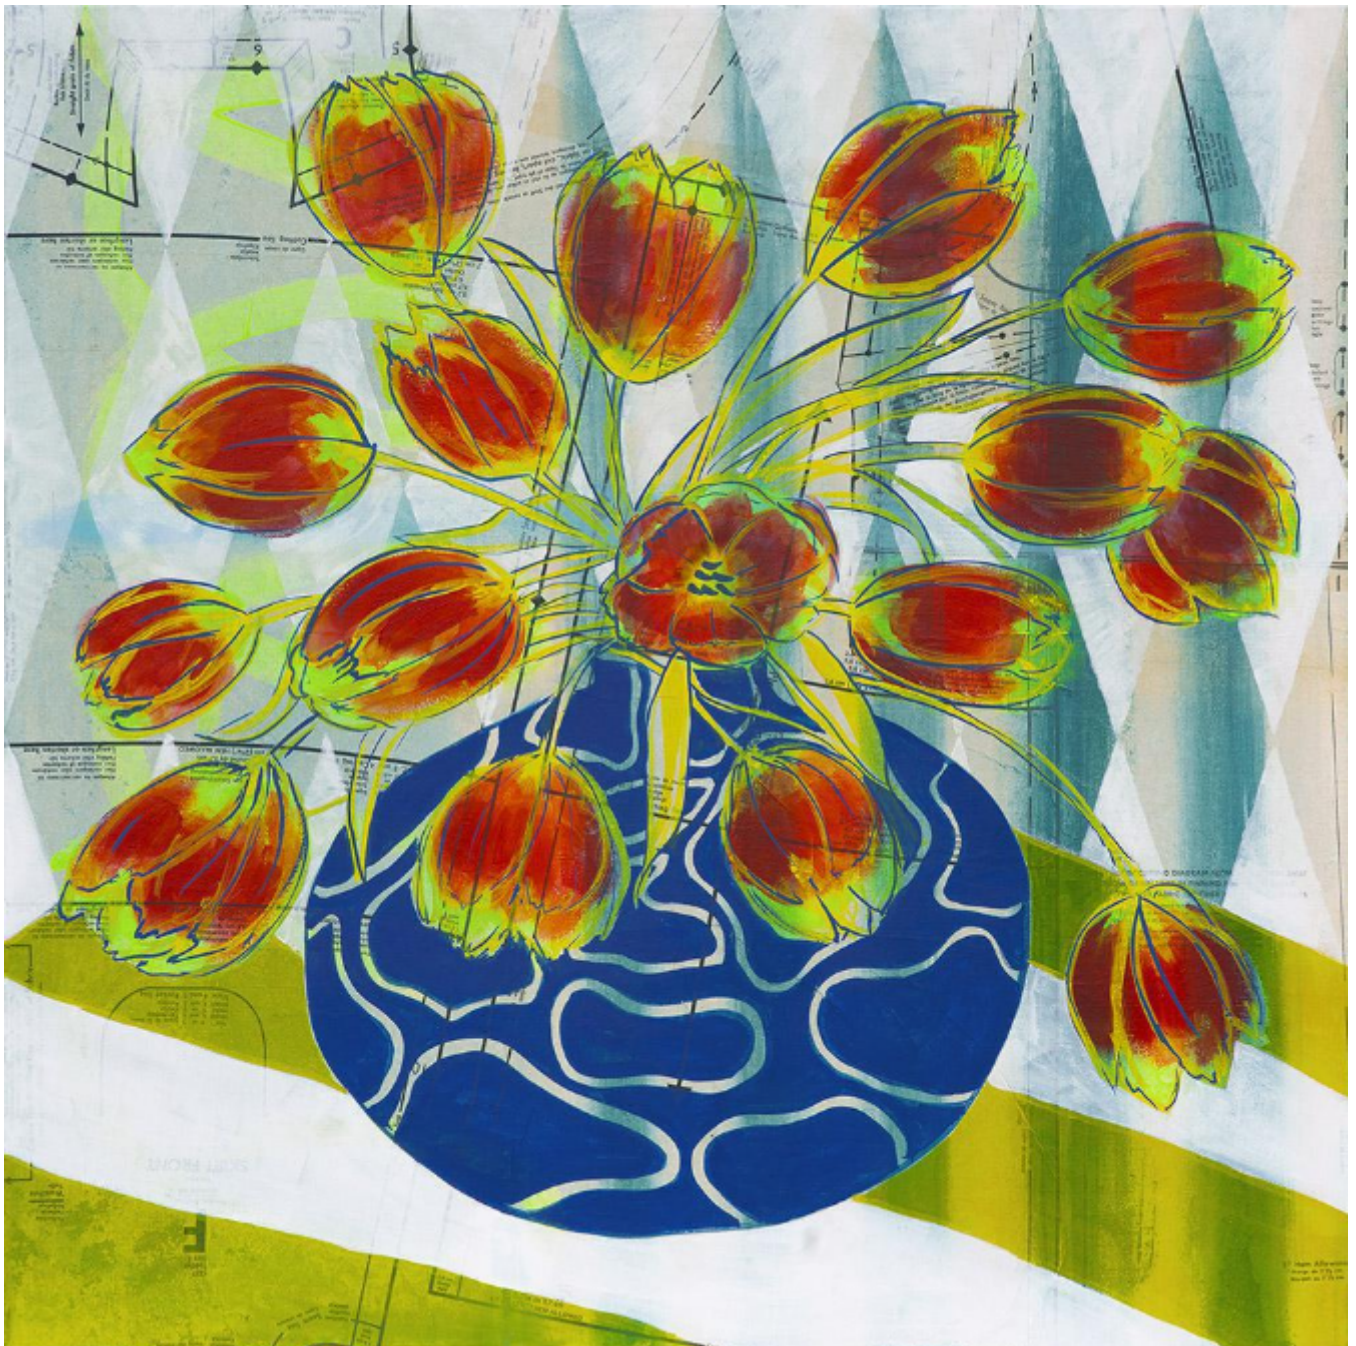

Wiggle Jiggle (Tulips)

Pam Glew

Sold

REF: 3149

Height: 60 cm (23.6")

Width: 60 cm (23.6")

Description

Giclee Print on Minuet Paper.