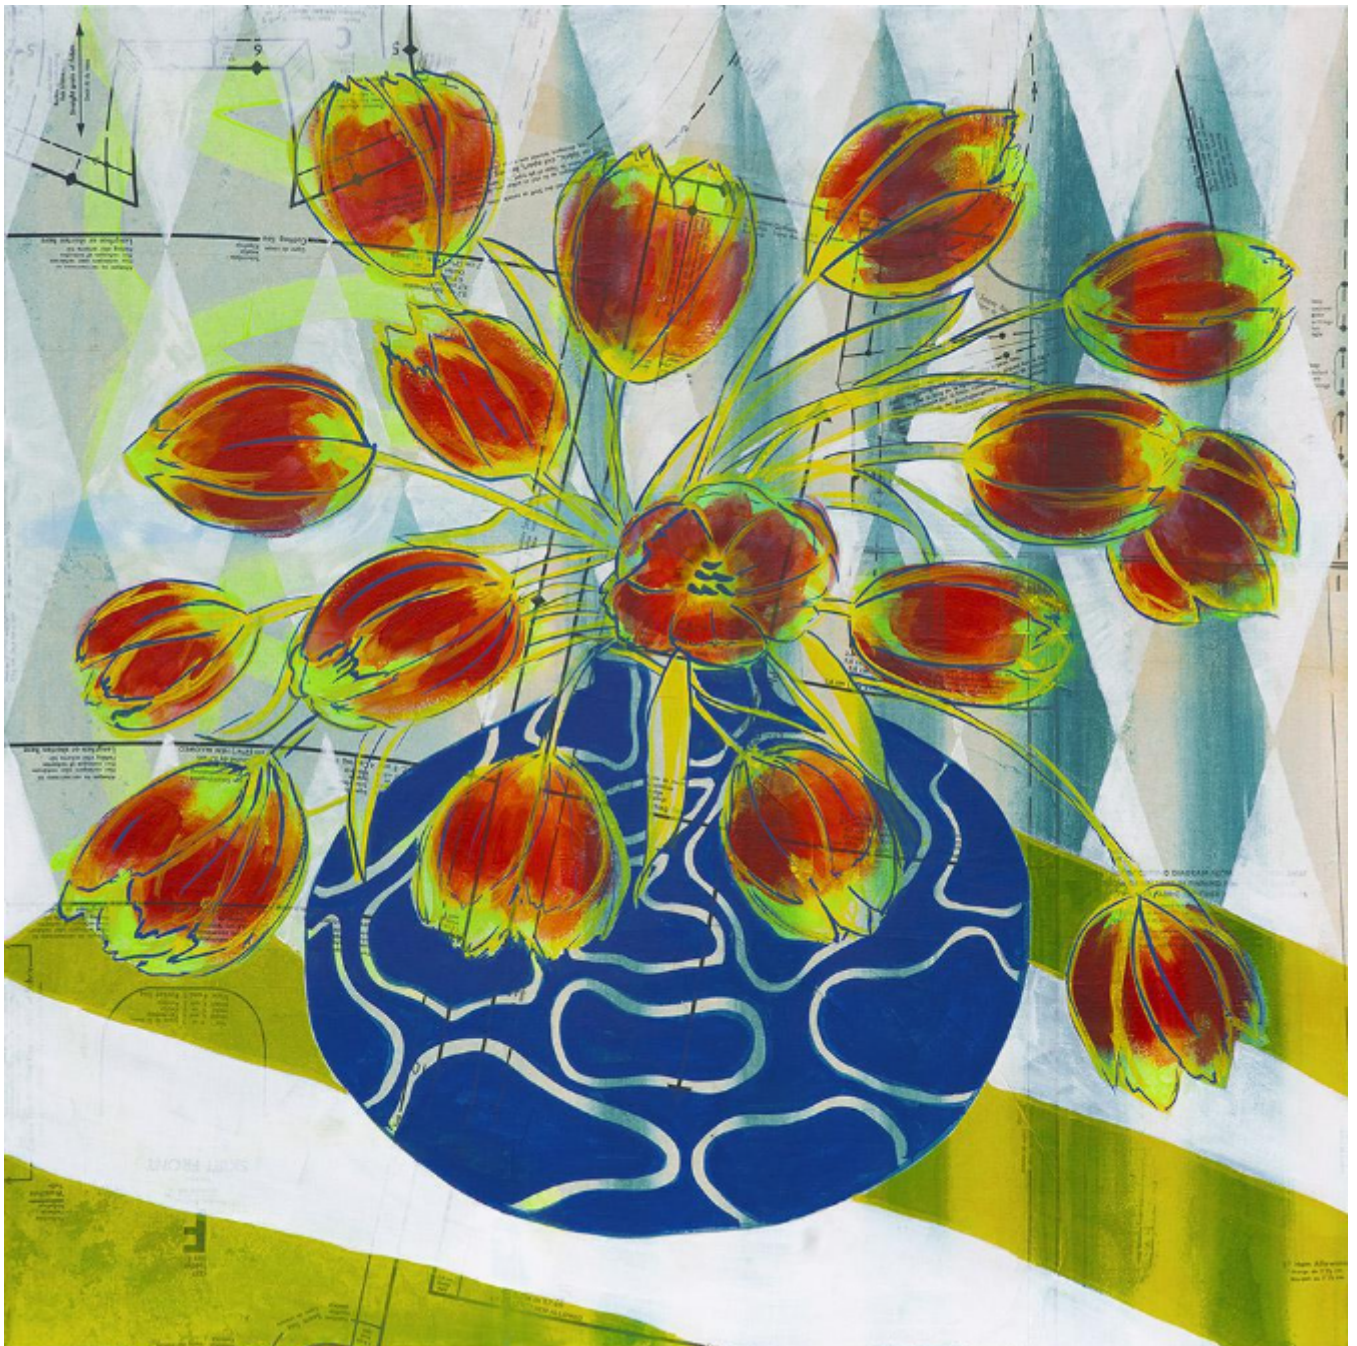

Wiggle Jiggle (Tulips) - Framed  
Pam Glew

£325

REF: 3148

Height: 70 cm (27.6")

Width: 70 cm (27.6")

## Description

Conservation Framed with AR70 Glass.

Giclee Print on Minuet Paper.

ED. /20

Signed by the Artist.