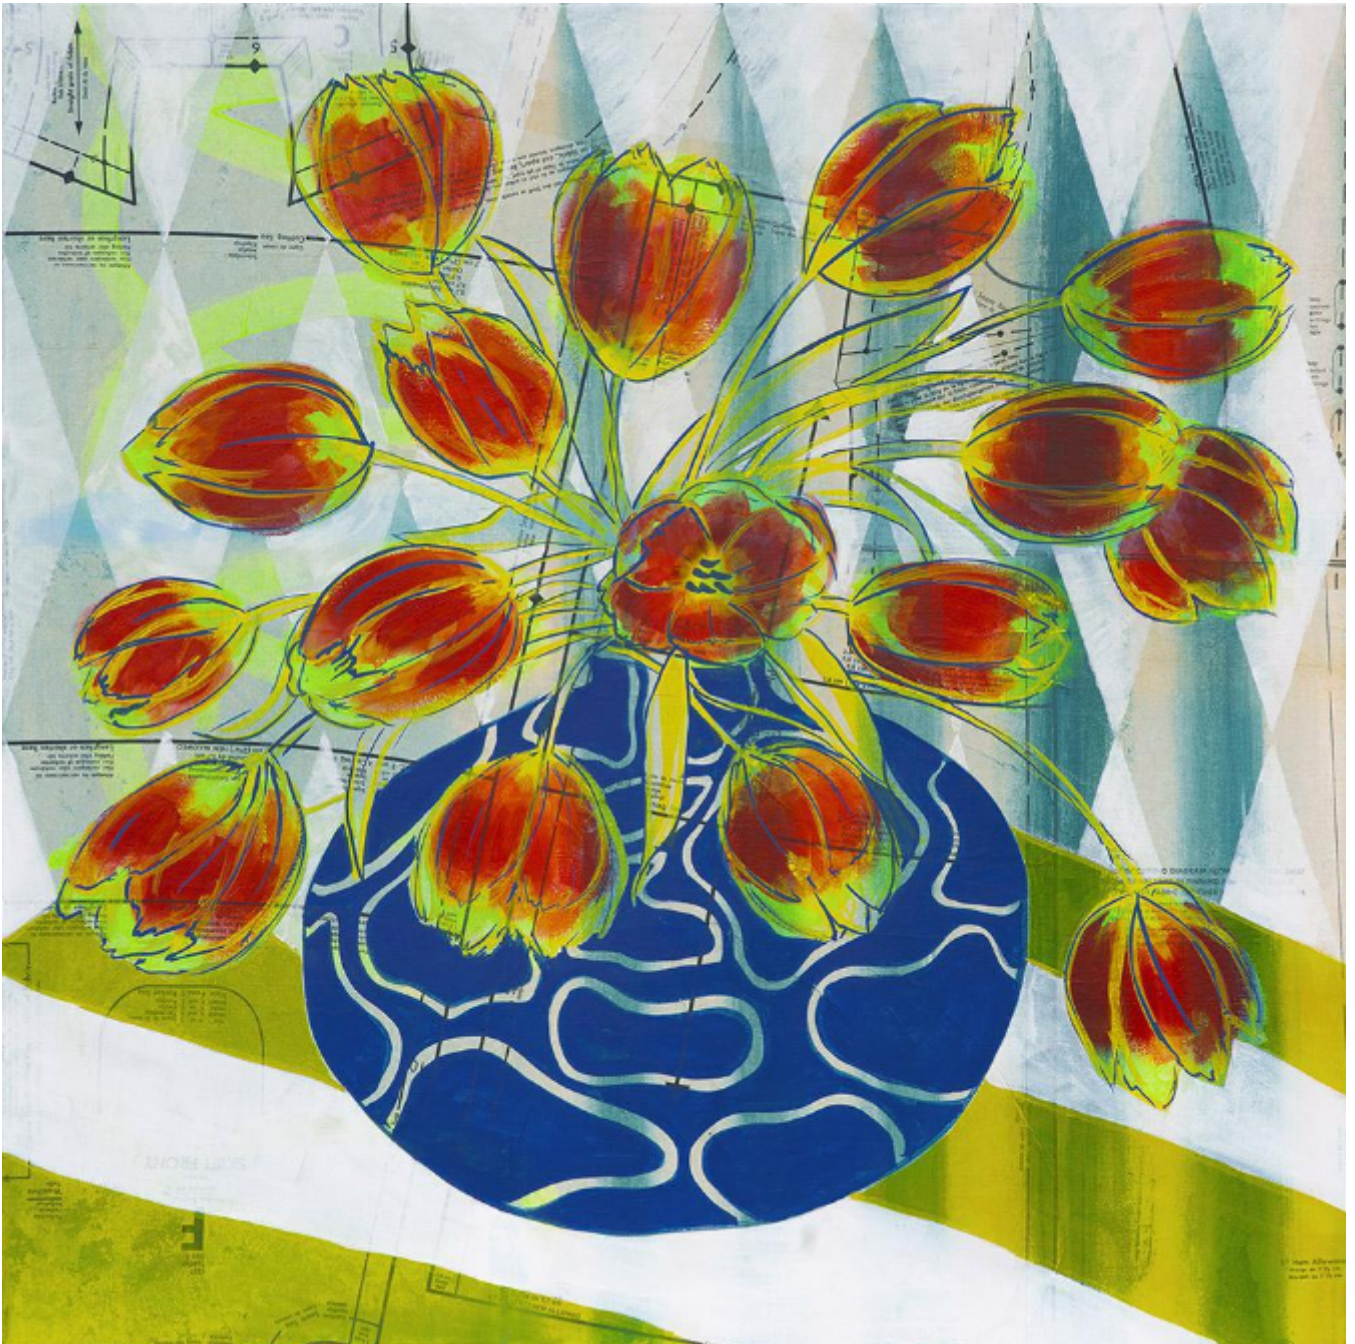

Wiggle Jiggle (Tulips) - Framed  
Pam Glew

£325

REF: 3148

Height: 70 cm (27.6")

Width: 70 cm (27.6")

## Description

Conservation Framed with AR70 Glass.

Giclee Print on Minuet Paper.

ED. /20

Signed by the Artist.