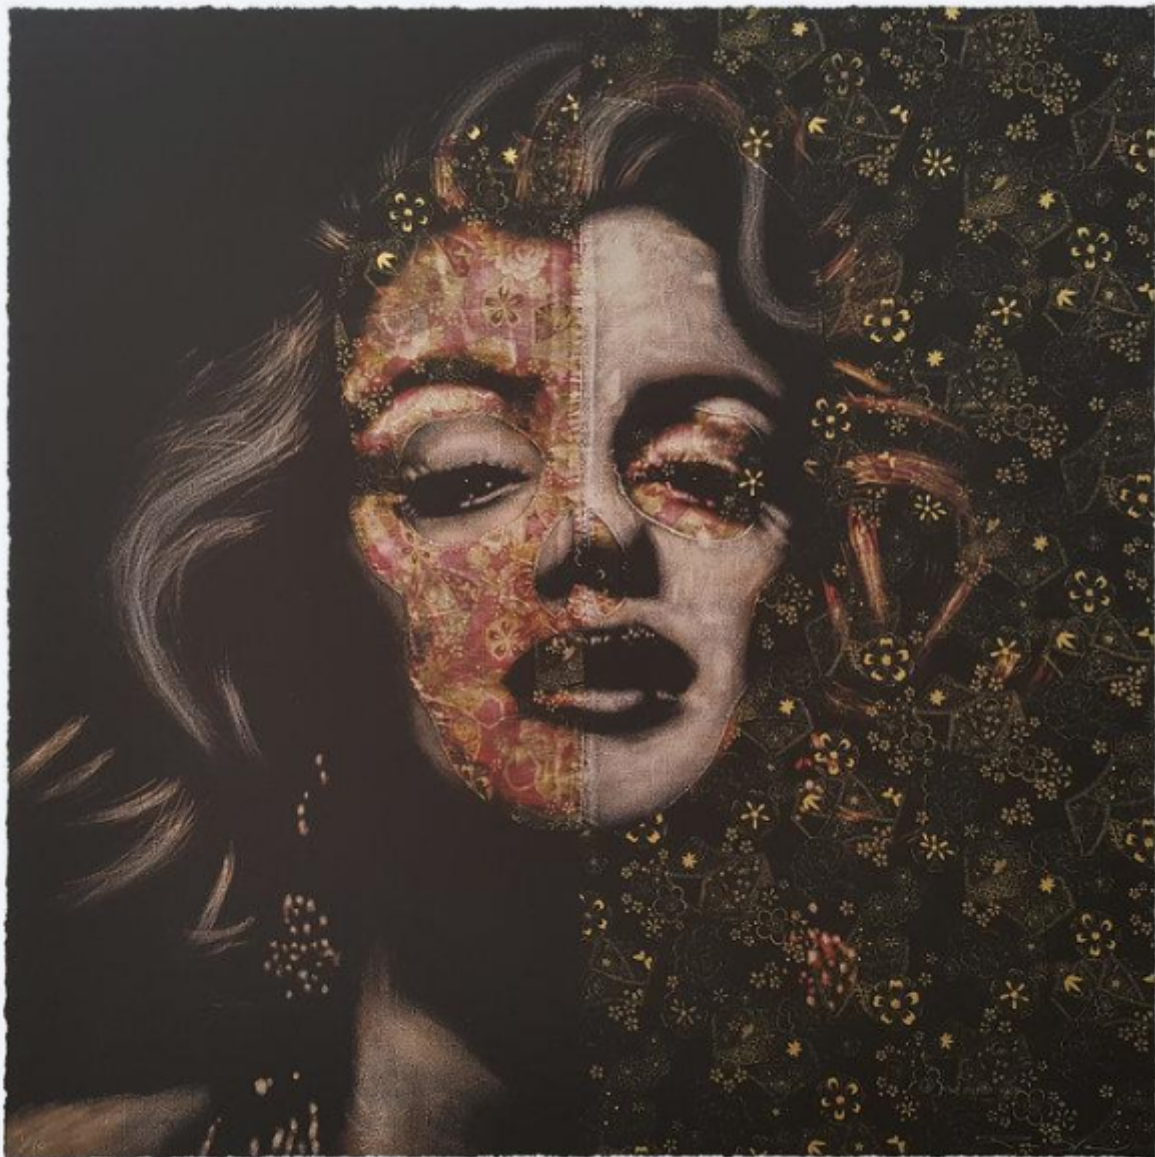

Hel  
Pam Glew

£300

REF: 1573

Height: 50 cm (19.7")

Width: 50 cm (19.7")

## Description

Hand embellished piece on 310gsm cotton rag paper, released exclusively with the Art of Protest Gallery as part of the 'Dark Tales' collection.

ED. /10

Signed by the Artist.

'Own Art' Option Available - Contact the gallery for further information.