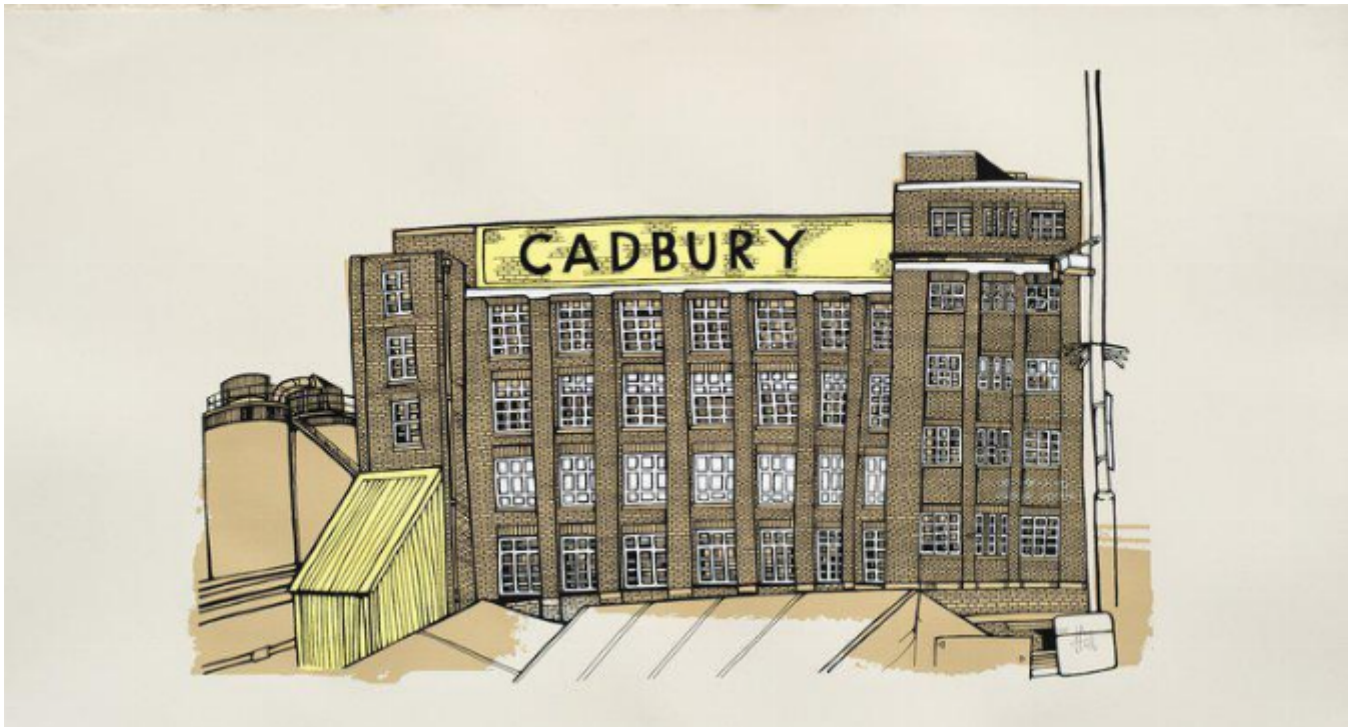

Cadbury - Framed

Jo Peel

£375

REF: 1810

Description

Conservation Framed.

Four colour Screen Print on Somerset Velvet Newsprint with Deckled Edges.

ED. /25