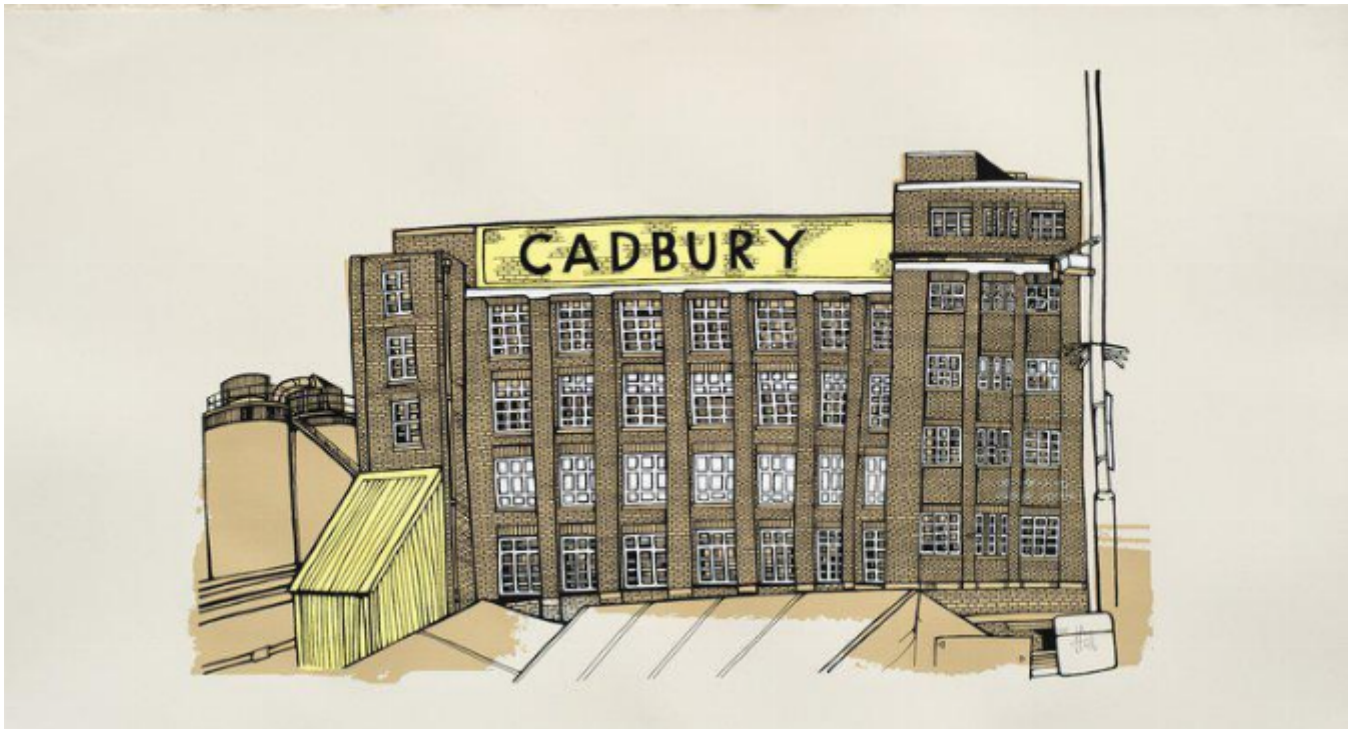

Cadbury - Framed

Jo Peel

£375

REF: 1810

Description

Conservation Framed.

Four colour Screen Print on Somerset Velvet Newsprint with Deckled Edges.

ED. /25