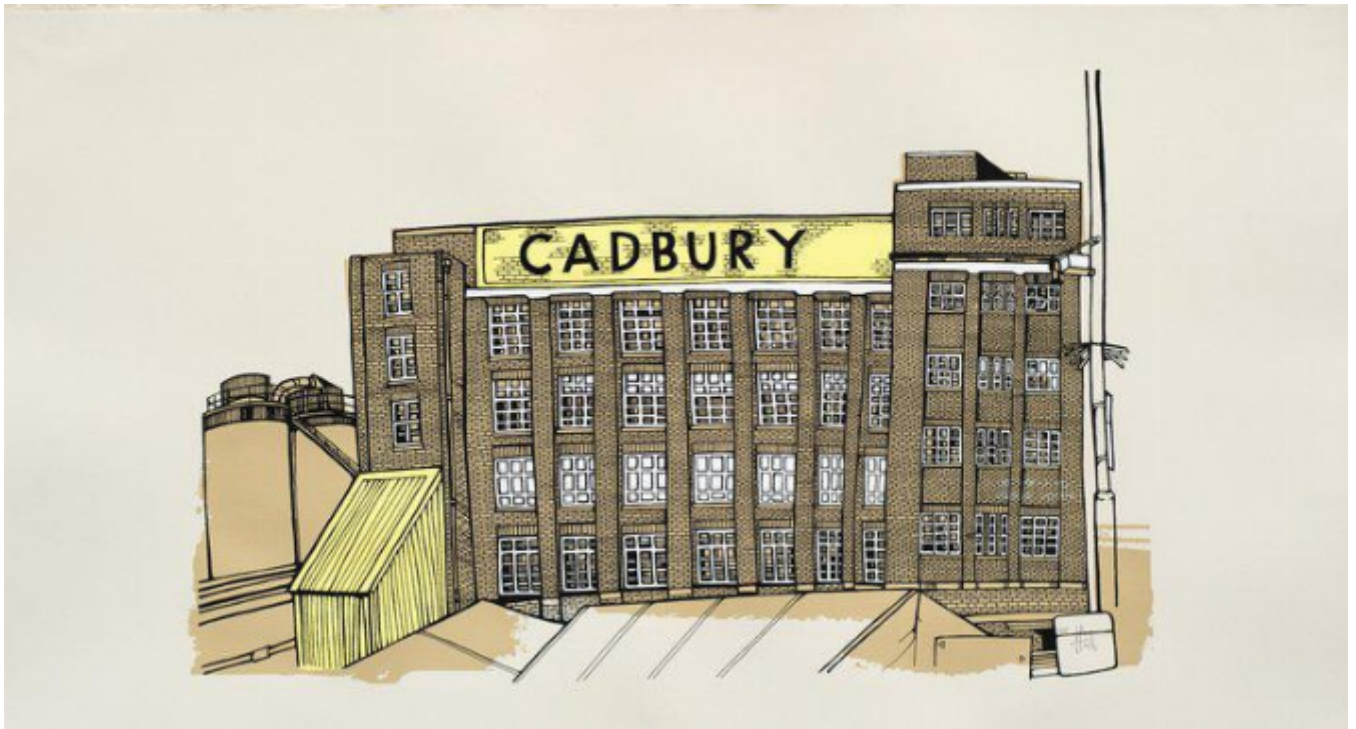

Cadbury - Framed

Jo Peel

£375

REF: 1810

## Description

Conservation Framed.

Four colour Screen Print on Somerset Velvet Newsprint with Deckled Edges.

ED. /25

Signed by the Artist.

'Own Art' Option Available - Contact the gallery for further information.