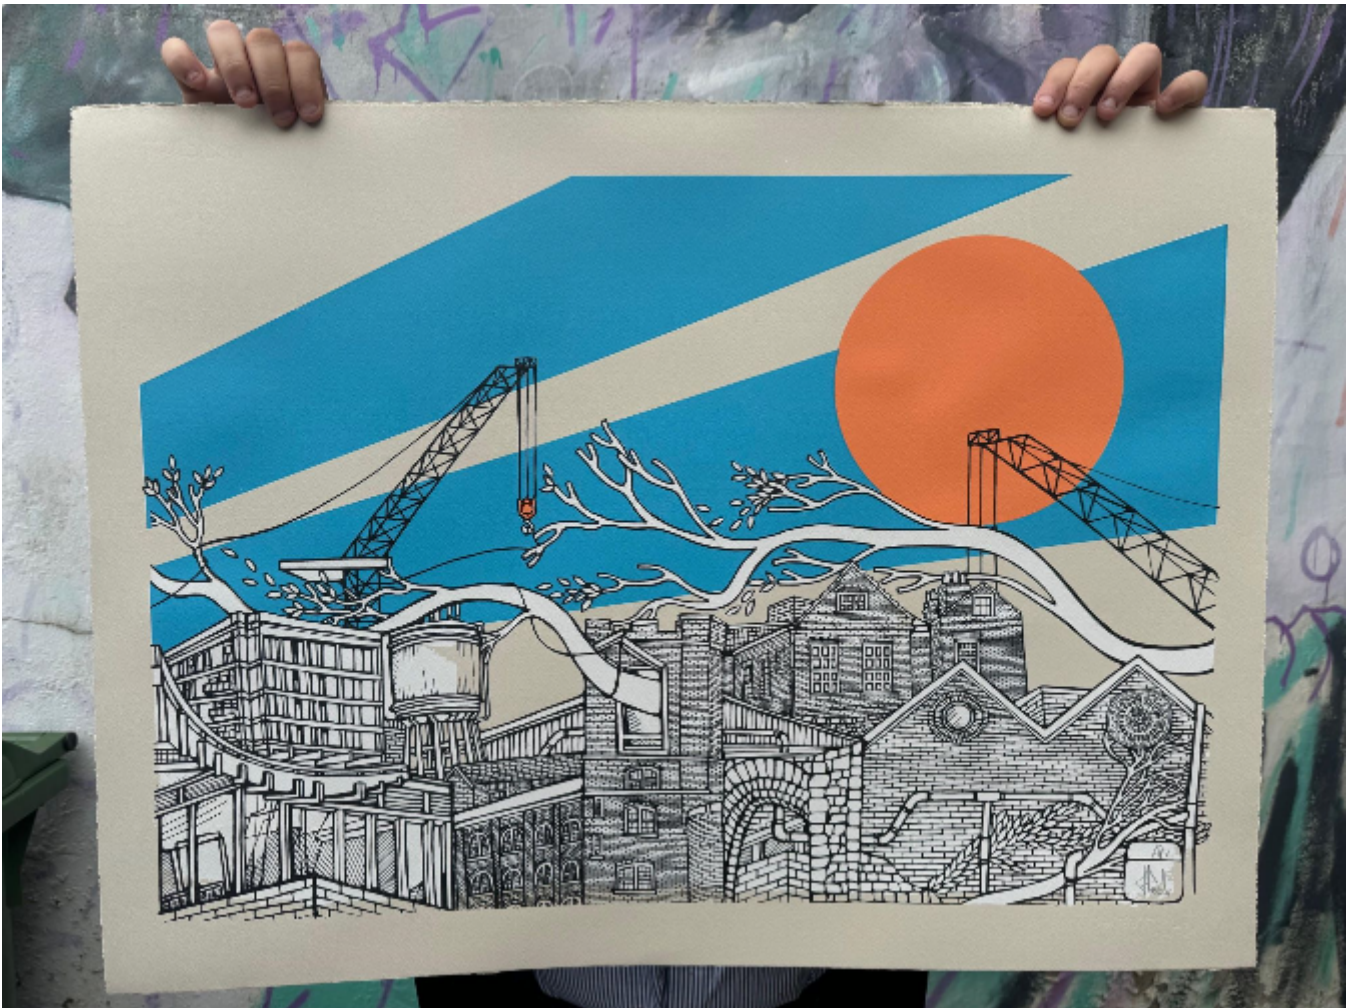

Eboracum
Jo Peel

£175

REF: 3100

Height: 56 cm (22")

Width: 76 cm (29.9")

Description

You may already be familiar with Jo's recent mural opposite Poppleton School, a stunning creation commissioned for one of our collectors over the Easter period. It was during the execution of this mural that Jo immersed herself in the rich architectural landscape of York, drawing inspiration that has culminated in her latest work, "Eboracum."

"Eboracum" is an assemblage of buildings that captured Jo's attention during her stay in the city.

4 colour screen print on 250gsm somerset velvet newsprint with deckled edge.

ED. /30

Signed by the Artist.