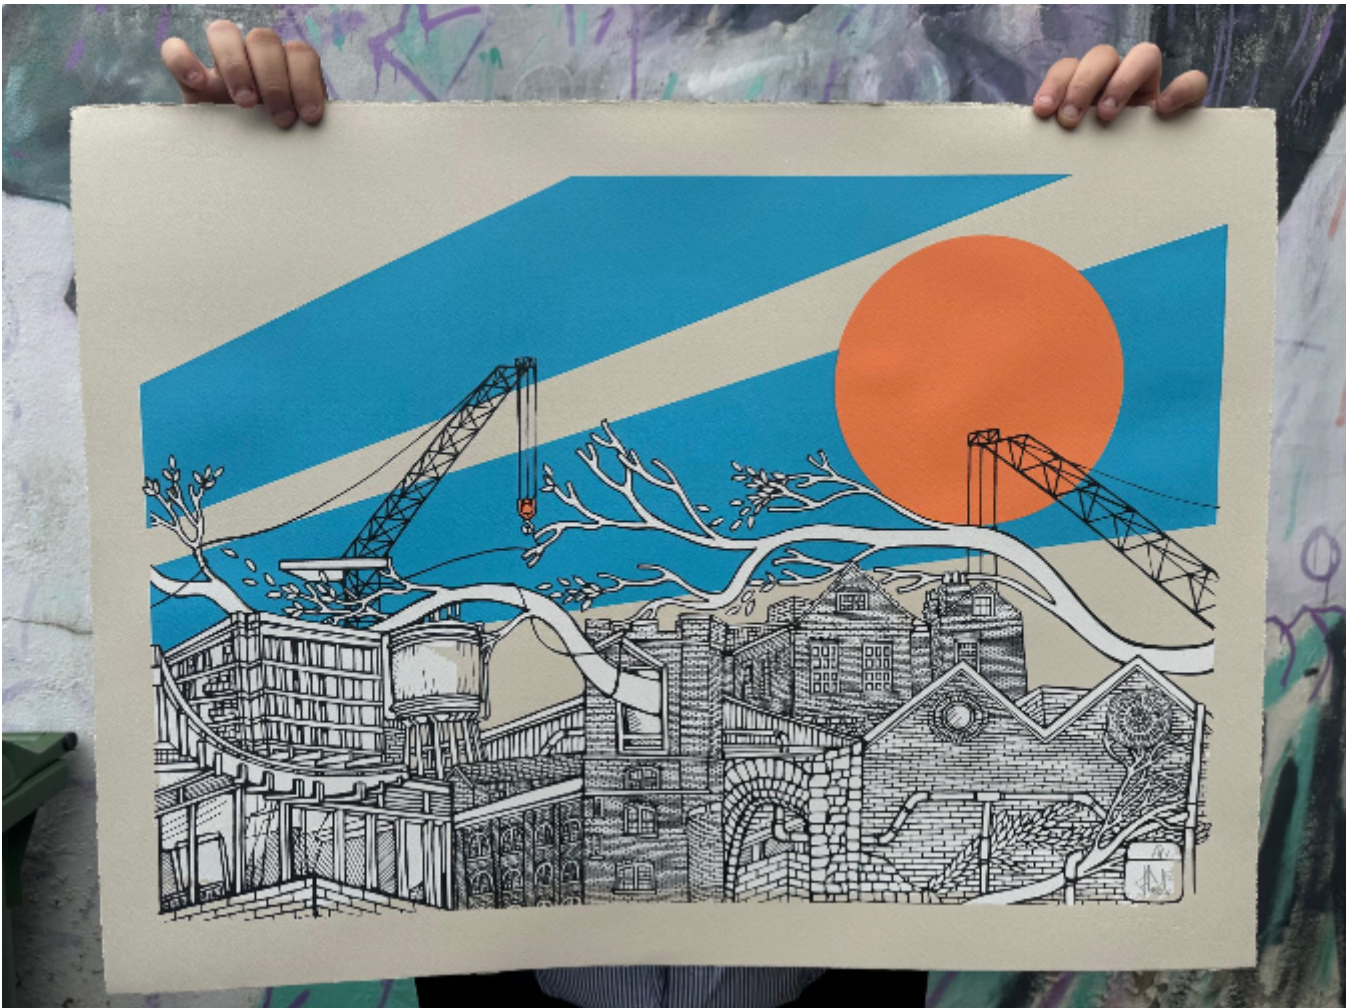

Eboracum

Jo Peel

£175

REF: 3100

Height: 56 cm (22")

Width: 76 cm (29.9")

## Description

You may already be familiar with Jo's recent mural opposite Poppleton School, a stunning creation commissioned for one of our collectors over the Easter period. It was during the execution of this mural that Jo immersed herself in the rich architectural landscape of York, drawing inspiration that has culminated in her latest work, "Eboracum."

"Eboracum" is an assemblage of buildings that captured Jo's attention during her stay in the city.

4 colour screen print on 250gsm somerset velvet newsprint with deckled edge.

ED. /30

Signed by the Artist.