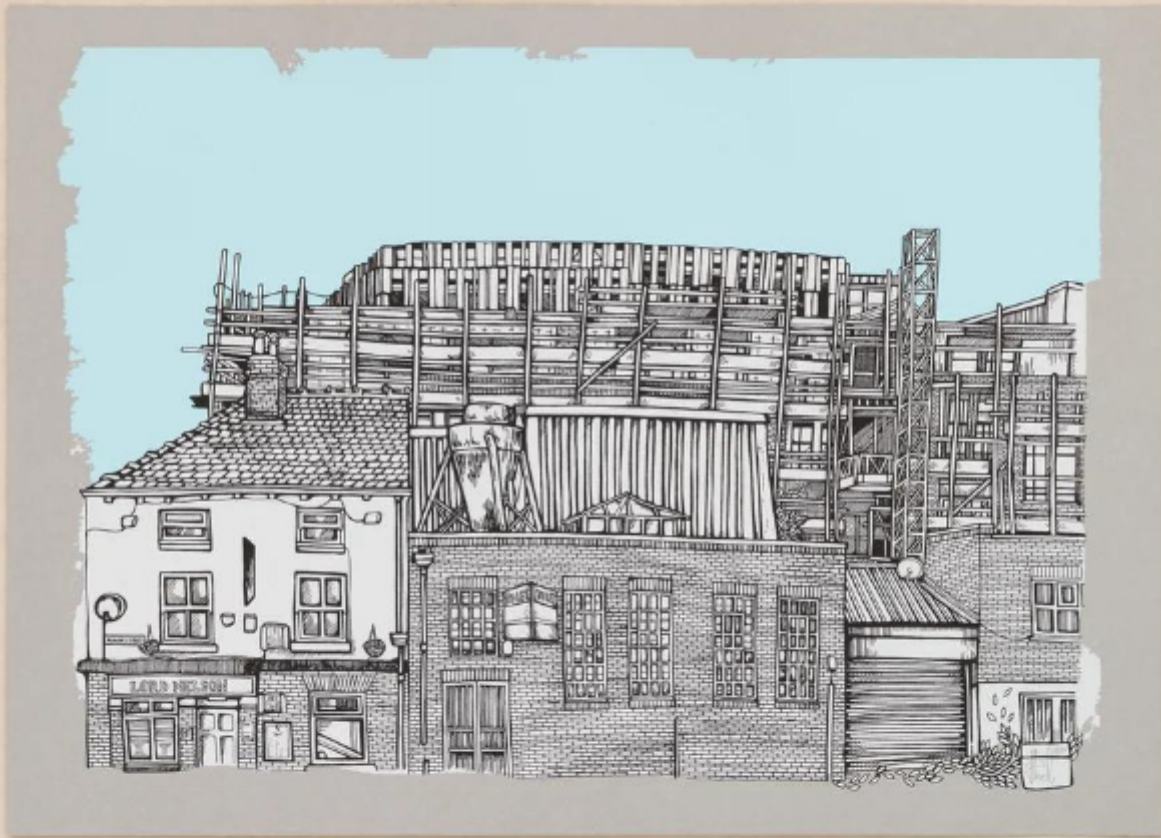

The Lord Nelson - Framed

Jo Peel

£225

REF: 3037

Height: 53 cm (20.9")

Width: 73 cm (28.7")

Description

Conservation Framed with AR70 Glass.

A small pub nestled into the corner of an old red-brick building. Scaffolding towers behind as new buildings dwarf these little old factories, the face of Sheffield's industry changing, with every building that is torn down and replaced with glass, concrete and steel.

3 Colour Screen Print on 360gsm Landor Grey Paper.

ED. /30

Signed by the Artist.