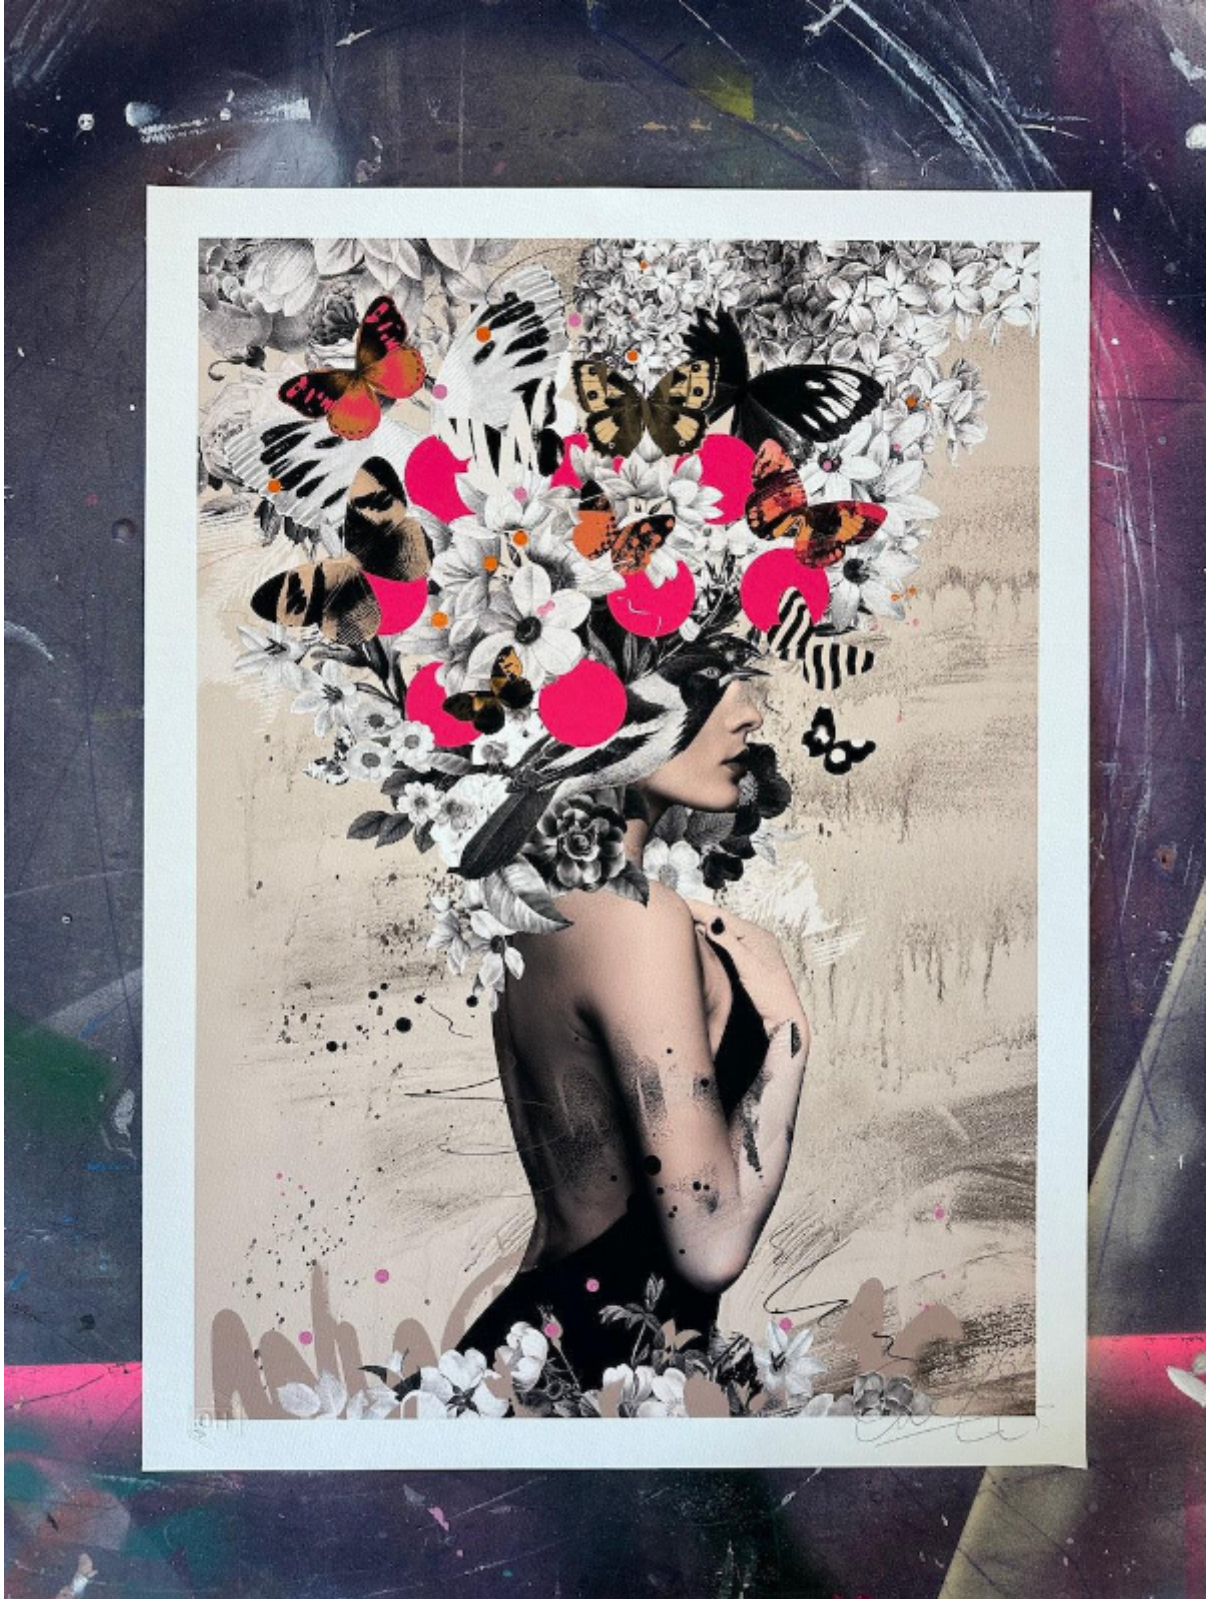

The Watcher - Framed

Olly Howe

£425

REF: 3173

Height: 75 cm (29.5")

Width: 55 cm (21.7")

## Description

Conservation Framed with AR70 Glass.

Archival print on 320g acid free fine art paper hand finished with spray paint.

ED. /30

Signed by the Artist.