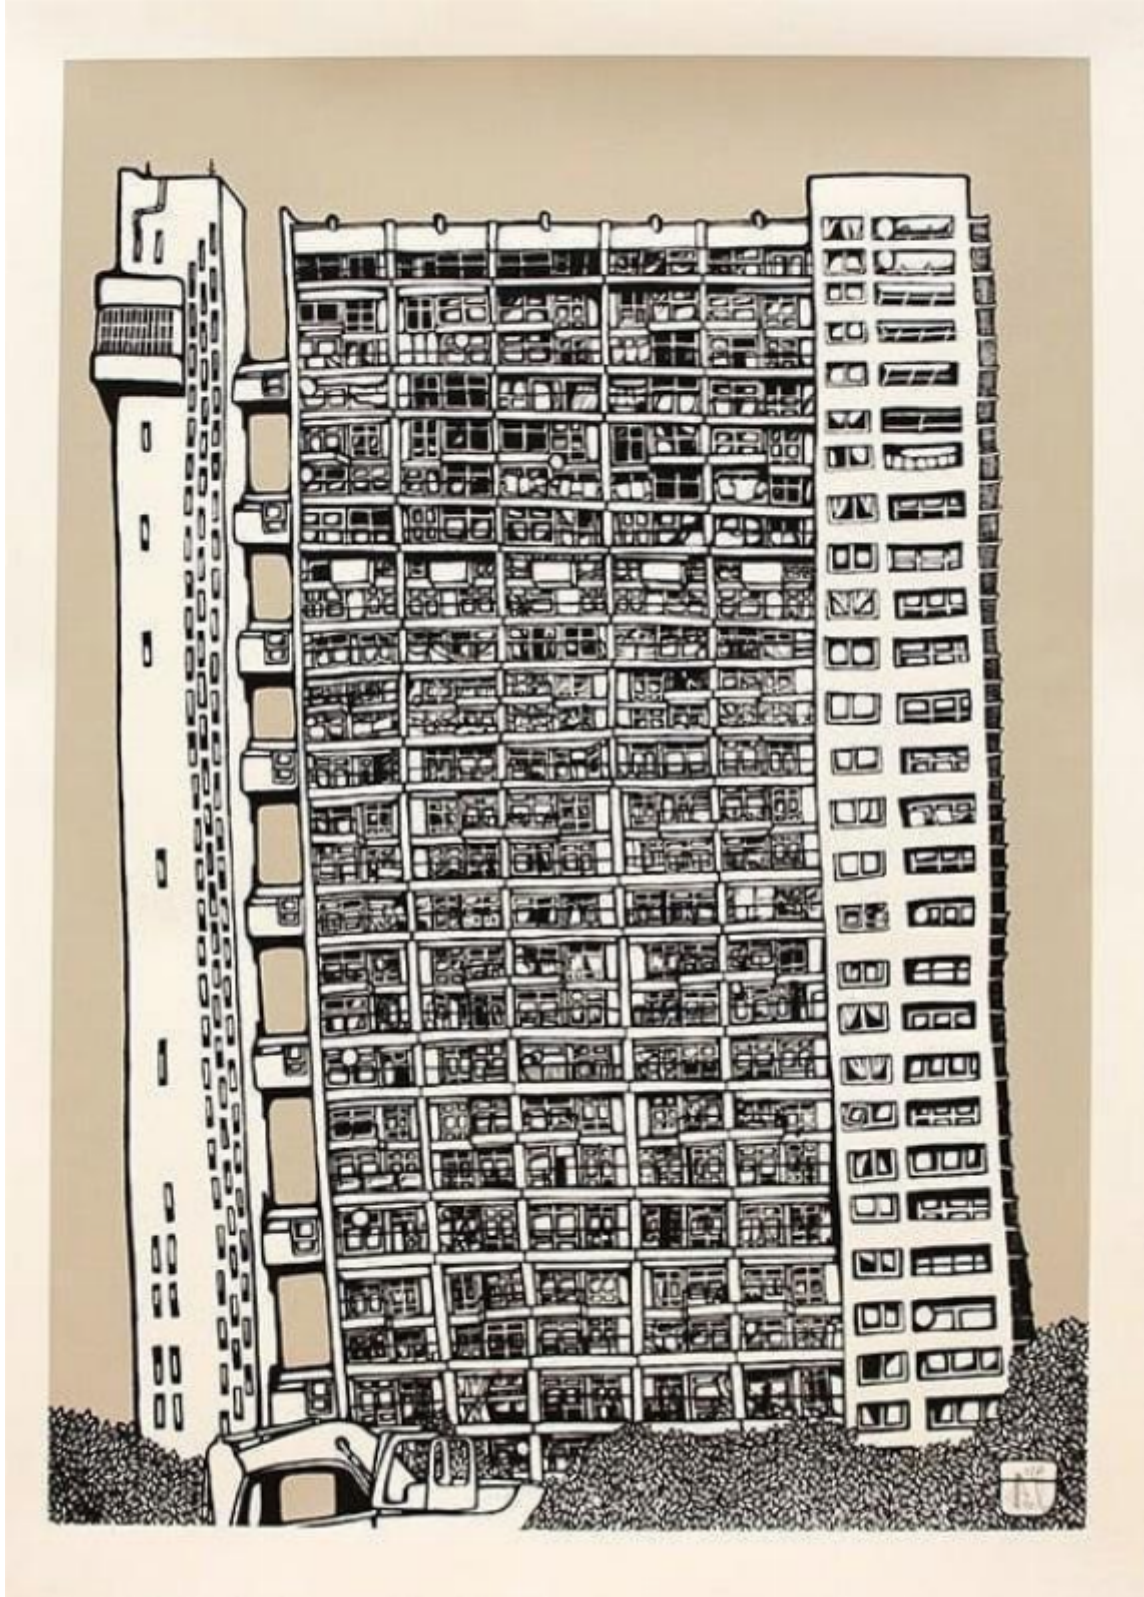

Trellick Tower- Mizzle - Framed

Jo Peel

£195

REF: 1794

Height: 72.36 cm (28.5")

Width: 50.78 cm (20")

Description

Conservation Framed.

250 GSM Somerset Velvet Newsprint with Deckled Edges.

ED. /30

Signed by the Artist.