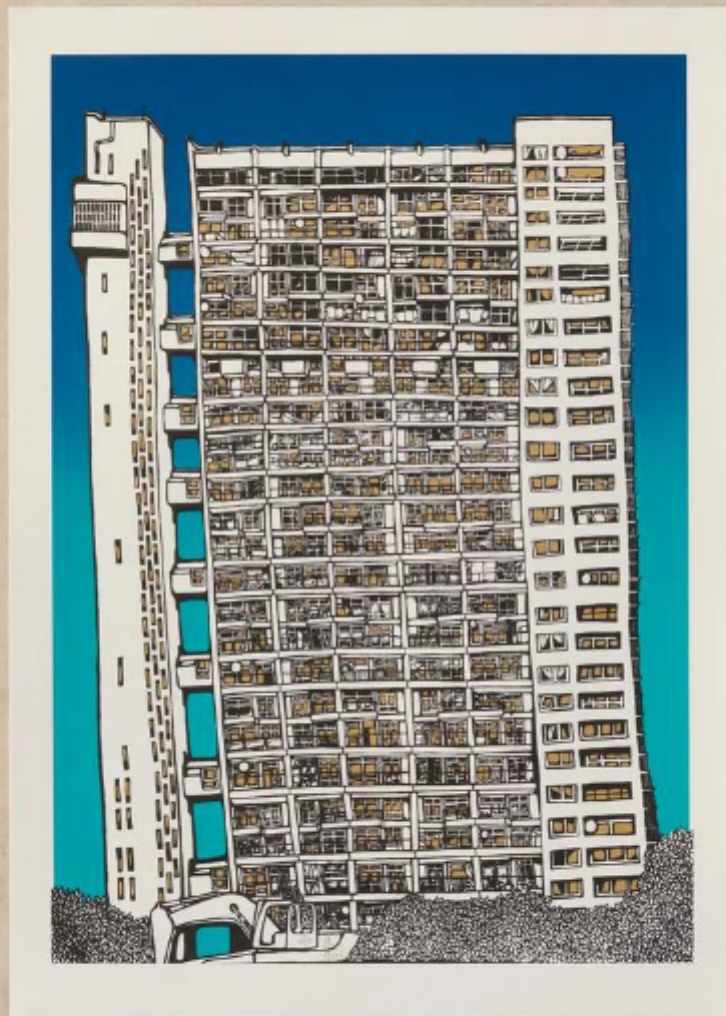

Trellick Tower - Northern Lights - Framed

Jo Peel

£250

REF: 3042

Height: 73 cm (28.7")

Width: 53.5 cm (21.1")

Description

Conservation Framed with AR70 Glass.

Northern Lights is a beautiful calming new print of the iconic Erno Goldfinger-designed Trellick Tower. Each one is hand screen printed, with a fade from vibrant teal to deep blue and for that reason, each print is unique, as the blend meets the sky and creates new shades in between.

With the rich Northern Lights-inspired sky and gold windows, this print is even more appealing on closer inspection and would brighten up any wall!

Hand Pulled Screen print on Fabriano Smooth Paper.

ED. /50