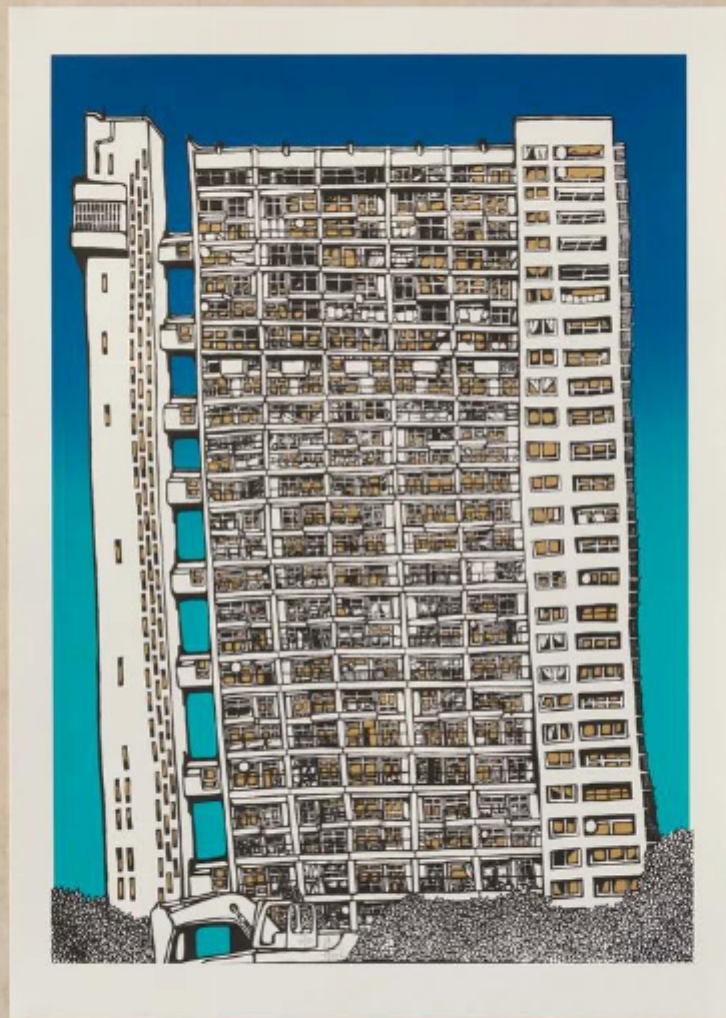

Trellick Tower - Northern Lights - Framed

Jo Peel

£250

REF: 3042

Height: 73 cm (28.7")

Width: 53.5 cm (21.1")

## Description

Conservation Framed with AR70 Glass.

Northern Lights is a beautiful calming new print of the iconic Erno Goldfinger-designed Trellick Tower. Each one is hand screen printed, with a fade from vibrant teal to deep blue and for that reason, each print is unique, as the blend meets the sky and creates new shades in between.

With the rich Northern Lights-inspired sky and gold windows, this print is even more appealing on closer inspection and would brighten up any wall!

Hand Pulled Screen print on Fabriano Smooth Paper.

ED. /50